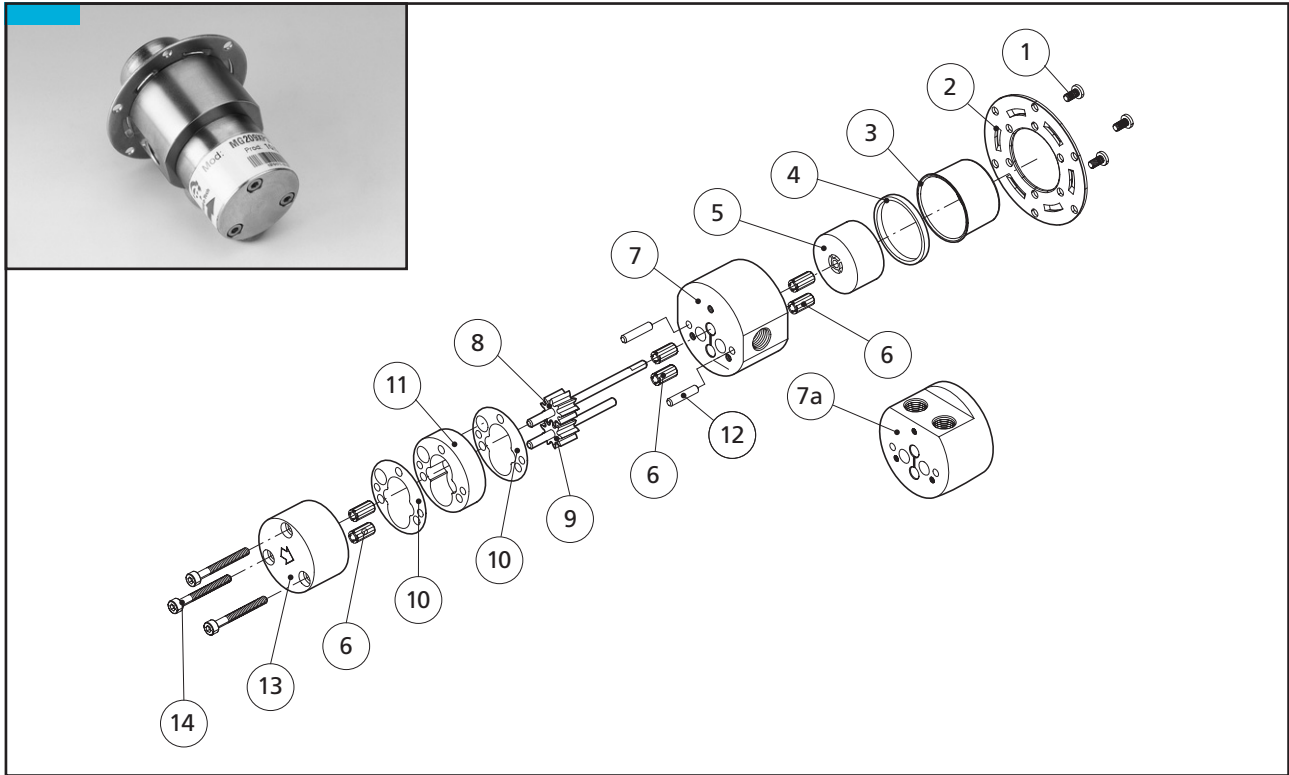

MG200..0.. Series Magnet Drive Gear Pumps spare parts list

| POS. | DESCRIPTION | MATERIAL | CODE | NOTES |
|------|-----------------|-------------|-------|---------------------------|
| 1 | FLANGE SCREW | S.S. | 60027 | |
| 2 | MOUNTING FLANGE | S.S. | 60051 | |
| 3 | MAGNET CUP | S.S. | 60018 | |
| 4 | SEAL | PTFE | 60007 | |
| 5 | DRIVEN MAGNET | RARE EARTHS | 60650 | |
| 6 | BUSHING | PTFE | 60006 | |
| | | PEEK | 60209 | |
| 7 | REAR HOUSING | S.S. | 60312 | 1/8" NPT PORTS (MG...S17) |
| 7a | REAR HOUSING | S.S. | 60376 | 1/8" NPT PORTS (MG...S01) |
| | | | 61602 | 4 mm |
| | | PTFE | 60669 | 9 mm |
| 8 | DRIVING GEAR | | 62602 | 13 mm |
| | | PEEK | 61609 | 4 mm |
| | | | 60665 | 9 mm |
| | | | 62607 | 13 mm |
| | | | 61603 | 4 mm |
| | | PTFE | 60670 | 9 mm |
| 9 | DRIVEN GEAR | | 62603 | 13 mm |
| | | | 61610 | 4 mm |
| | | PEEK | 60666 | 9 mm |
| | | | 62608 | 13 mm |
| 10 | FLAT SEAL | PTFE | 60096 | |

MG200..0.. Series Magnet Drive Gear Pumps spare parts list

| POS. | DESCRIPTION | MATERIAL | CODE | NOTES |
|------|---------------|----------|-------|-------------------------|
| 11 | CAVITY PLATE | S.S. | 61006 | 4 mm |
| | | | 60348 | 9 mm |
| | | | 62006 | 13 mm |
| 12 | DOWEL PIN | S.S. | 61002 | 4 mm GEARS |
| | | | 60047 | 9 mm GEARS |
| | | | 62002 | 13 mm GEARS |
| 13 | FRONT HOUSING | S.S. | 60087 | |
| 14 | MAIN SCREW | S.S. | 61031 | 4 mm GEARS - (M3 x 25) |
| | | | 60463 | 9 mm GEARS - (M3 x 30) |
| | | | 62032 | 13 mm GEARS - (M3 x 35) |