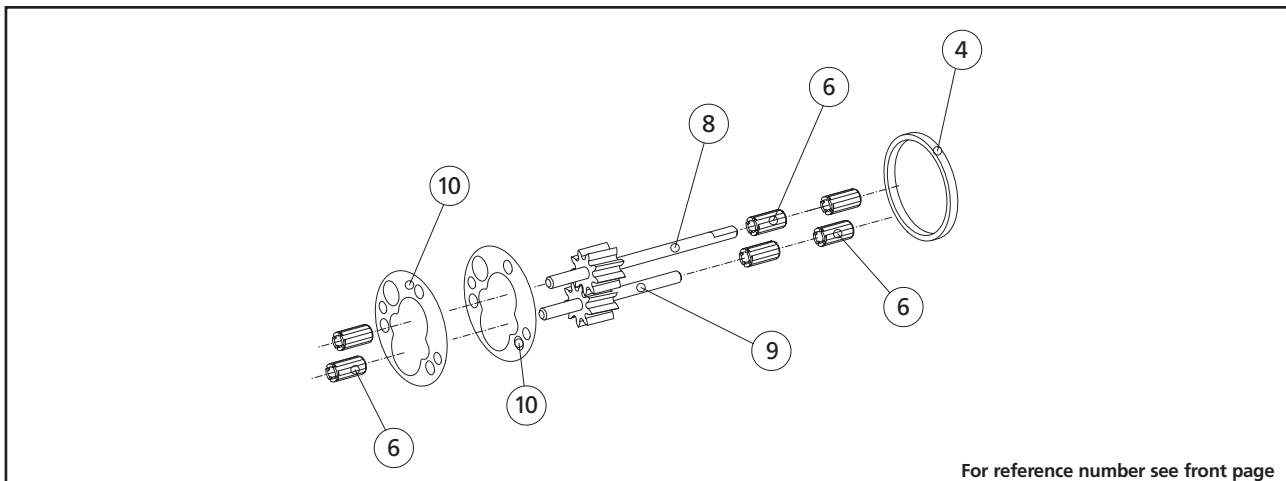

MG200..0.. Series Magnet Drive Gear Pumps spare parts list

POS.	DESCRIPTION	MATERIAL	CODE	NOTES
11	CAVITY PLATE	S.S.	61006	4 mm
			60348	9 mm
			62006	13 mm
12	DOWEL PIN	S.S.	61002	4 mm GEARS
			60047	9 mm GEARS
			62002	13 mm GEARS
13	FRONT HOUSING	S.S.	60087	
14	MAIN SCREW	S.S.	61031	4 mm GEARS - (M3 x 25)
			60463	9 mm GEARS - (M3 x 30)
			62032	13 mm GEARS - (M3 x 35)

Gears repair kit

DESCRIPTION	MATERIAL	CODE	NOTES
GEARS REPAIR KIT	PTFE	KGMG204T0	4 mm
		KGMG209T0	9 mm
		KGMG213T0	13 mm
	PEEK + PTFE	KGMG204P0	4 mm
		KGMG209P0	9 mm
		KGMG213P0	13 mm

SPARES – MG200.0 – 01/09 Ed.

Fluid-o-Tech srl
Via Leonardo da Vinci, 40
20094 Corsico, Milano, Italy
Tel. +39 02 8917071
Fax +39 02 89170799

Fluid-o-Tech Int'l Inc.
161 Atwater St.,
Plantsville CT (USA) 06479
Tel. +1 (860) 276-9270
Fax +1 (860) 620-0193

Fluid-o-Tech Int'l Inc. Japan
203, 2-17-19, Ebara, Shinagawa
Tokyo 142-0063, Japan
Tel. +81 (0) (3) 3783-9660
Fax +81 (0) (3) 3783-9661

Fluid-o-Tech Asia (Beijing) Co., Ltd
Jingwei Industrial Zone,
Beifang Huairou, Beijing, 101400, PRC
Tel. +86 (0) (10) 61684650
Fax +86 (0) (10) 61684651