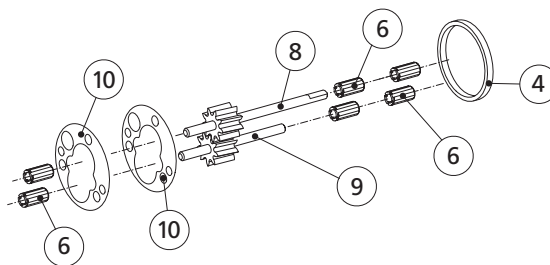

Gears repair kit

For reference number see front page

DESCRIPTION	MATERIAL	CODE	NOTES
GEARS REPAIR KIT	PTFE	KGMG204T0	4 mm
		KGMG209T0	9 mm
		KGMG213T0	13 mm
	PEEK + PTFE	KGMG204P0	4 mm
		KGMG209P0	9 mm
		KGMG213P0	13 mm

SPARES – MG200.1 – 01/09 Ed.

Fluid-o-Tech srl
Via Leonardo da Vinci, 40
20094 Corsico, Milano, Italy
Tel. +39 02 8917071
Fax +39 02 89170799

Fluid-o-Tech Int'l Inc.
161 Atwater St.,
Plantsville CT (USA) 06479
Tel. +1 (860) 276-9270
Fax +1 (860) 620-0193

Fluid-o-Tech Int'l Inc. Japan
203, 2-17-19, Ebara, Shinagawa
Tokyo 142-0063, Japan
Tel. +81 (0) (3) 3783-9660
Fax +81 (0) (3) 3783-9661

Fluid-o-Tech Asia (Beijing) Co., Ltd
Jingwei Industrial Zone,
Beifang Huairou, Beijing, 101400, PRC
Tel. +86 (0) (10) 61684650
Fax +86 (0) (10) 61684651