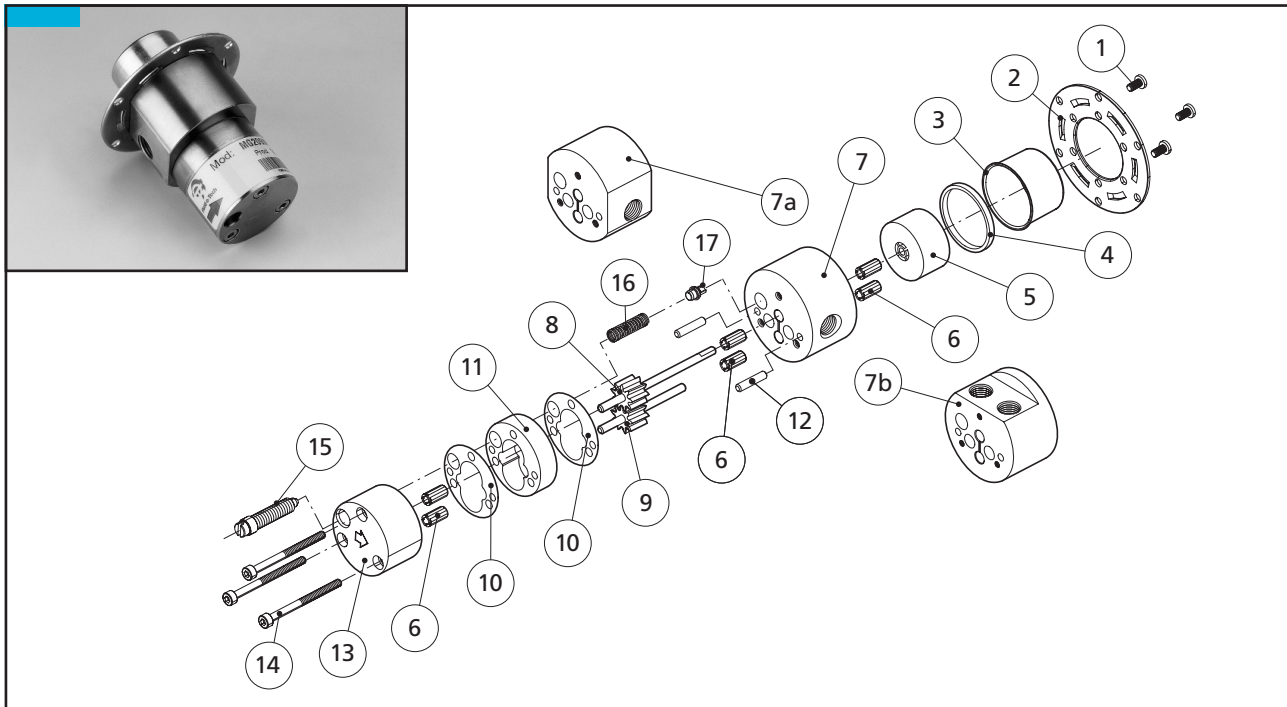

# MG200..1.. Series Magnet Drive Gear Pumps spare parts list

POS.	DESCRIPTION	MATERIAL	CODE	NOTES
1	FLANGE SCREW	S.S.	60027	
2	MOUNTING FLANGE	S.S.	60051	
3	MAGNET CUP	S.S.	60018	
4	SEAL	PTFE	60007	
5	DRIVEN MAGNET	FERRITE	60650	
6	BUSHING	PTFE PEEK	60006 60209	
7	REAR HOUSING	S.S.	60338	1/8" NPT PORTS (MG...B47)
7a			60414	1/8" NPT PORTS (MG...B17)
7b			60451	1/8" NPT PORTS (MG...B01)
8	DRIVING GEAR	PTFE	61602	4 mm
			60669	9 mm
		PEEK	62602	13 mm
			61609	4 mm
			60665	9 mm
9	DRIVEN GEAR	PTFE	62607	13 mm
			61603	4 mm
		PEEK	60670	9 mm
			62603	13 mm
			61610	4 mm
10	FLAT SEAL	PTFE	60666	9 mm
			62608	13 mm
11	CAVITY PLATE	S.S.	61006	4 mm
			60348	9 mm
			62006	13 mm
12	DOWEL PIN	S.S.	61002	4 mm GEARS
			60047	9 mm GEARS
			62002	13 mm GEARS

# MG200..1.. Series Magnet Drive Gear Pumps spare parts list

POS.	DESCRIPTION	MATERIAL	CODE	NOTES
13	FRONT HOUSING	S.S.	60408	
14	MAIN SCREW	S.S.	61031	4 mm GEARS - (M3 x 25)
			60463	9 mm GEARS - (M3 x 30)
			62032	13 mm GEARS - (M3 x 35)
15	BYPASS SCREW	S.S + PTFE + SILICONE	61616	4 mm GEARS
			60674	9 mm GEARS
			62609	13 mm GEARS
16	BYPASS SPRING	S.S.	60406	
17	BYPASS POPPET	PEEK	60407	
		PTFE	60499	

## Bypass repair kit

For reference number see above

DESCRIPTION	MATERIAL	CODE	NOTES
BYPASS REPAIR KIT	S.S. + PTFE + PEEK	KBMG204P0	4 mm GEARS
		KBMG209P0	9 mm GEARS
		KBMG213P0	13 mm GEARS
	S.S. + PTFE	KBMG204T0	4 mm GEARS
		KBMG209T0	9 mm GEARS
		KBMG213T0	13 mm GEARS