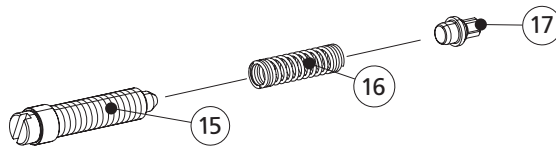

MG200..1.. Series Magnet Drive Gear Pumps spare parts list

POS.	DESCRIPTION	MATERIAL	CODE	NOTES
13	FRONT HOUSING	S.S.	60408	
14	MAIN SCREW	S.S.	61031	4 mm GEARS - (M3 x 25)
			60463	9 mm GEARS - (M3 x 30)
			62032	13 mm GEARS - (M3 x 35)
15	BYPASS SCREW	S.S + PTFE + SILICONE	61616	4 mm GEARS
			60674	9 mm GEARS
			62609	13 mm GEARS
16	BYPASS SPRING	S.S.	60406	
17	BYPASS POPPET	PEEK	60407	
		PTFE	60499	

Bypass repair kit

For reference number see above

DESCRIPTION	MATERIAL	CODE	NOTES
BYPASS REPAIR KIT	S.S. + PTFE + PEEK	KBMG204P0	4 mm GEARS
		KBMG209P0	9 mm GEARS
		KBMG213P0	13 mm GEARS
	S.S. + PTFE	KBMG204T0	4 mm GEARS
		KBMG209T0	9 mm GEARS
		KBMG213T0	13 mm GEARS