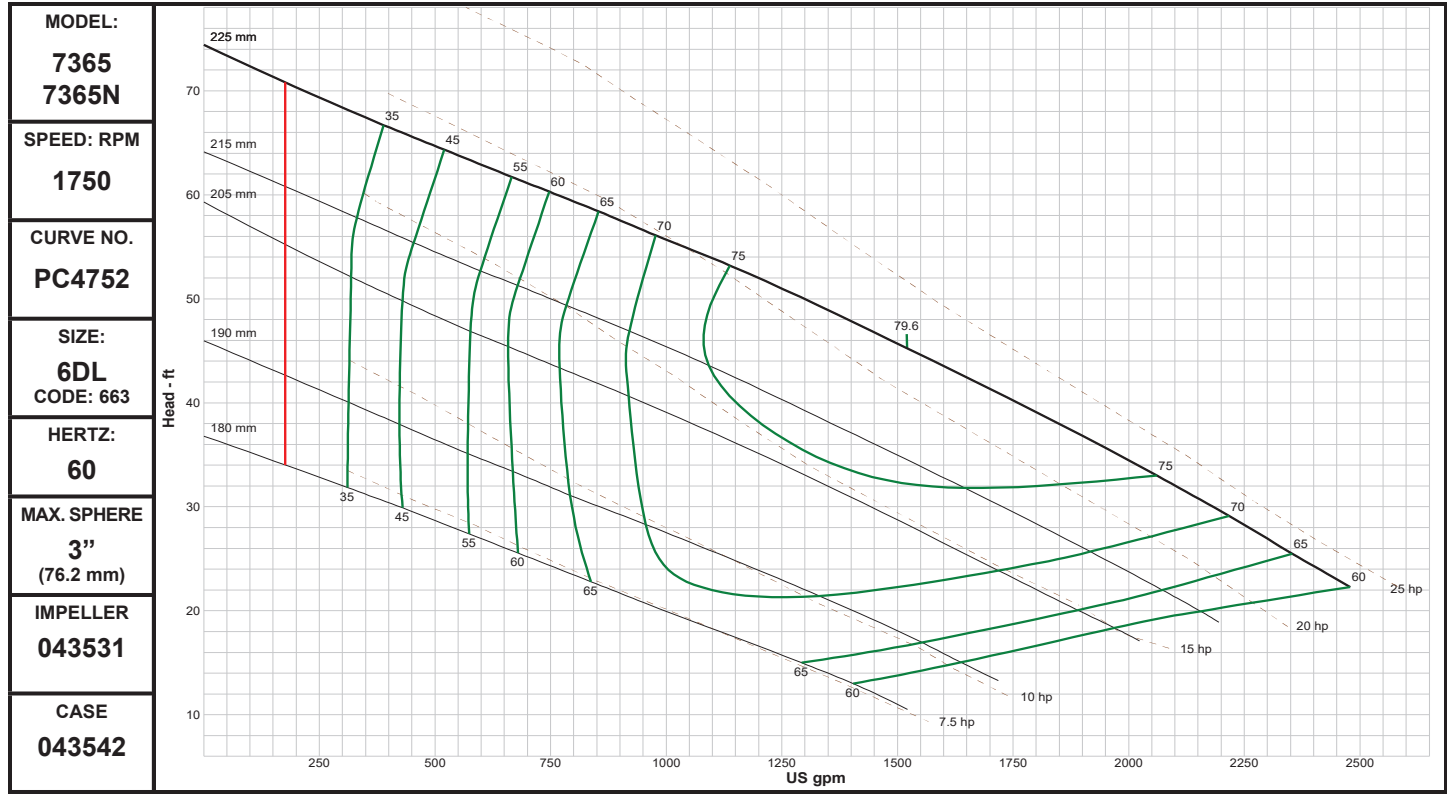

Performance Curves

6DL

DEMING®

www.cranepumps.com

Demersible Non-Clog Pumps

SECTION 42A
PAGE 146
DATE 11/19

A Crane Co. Company

PUMPS & SYSTEMS