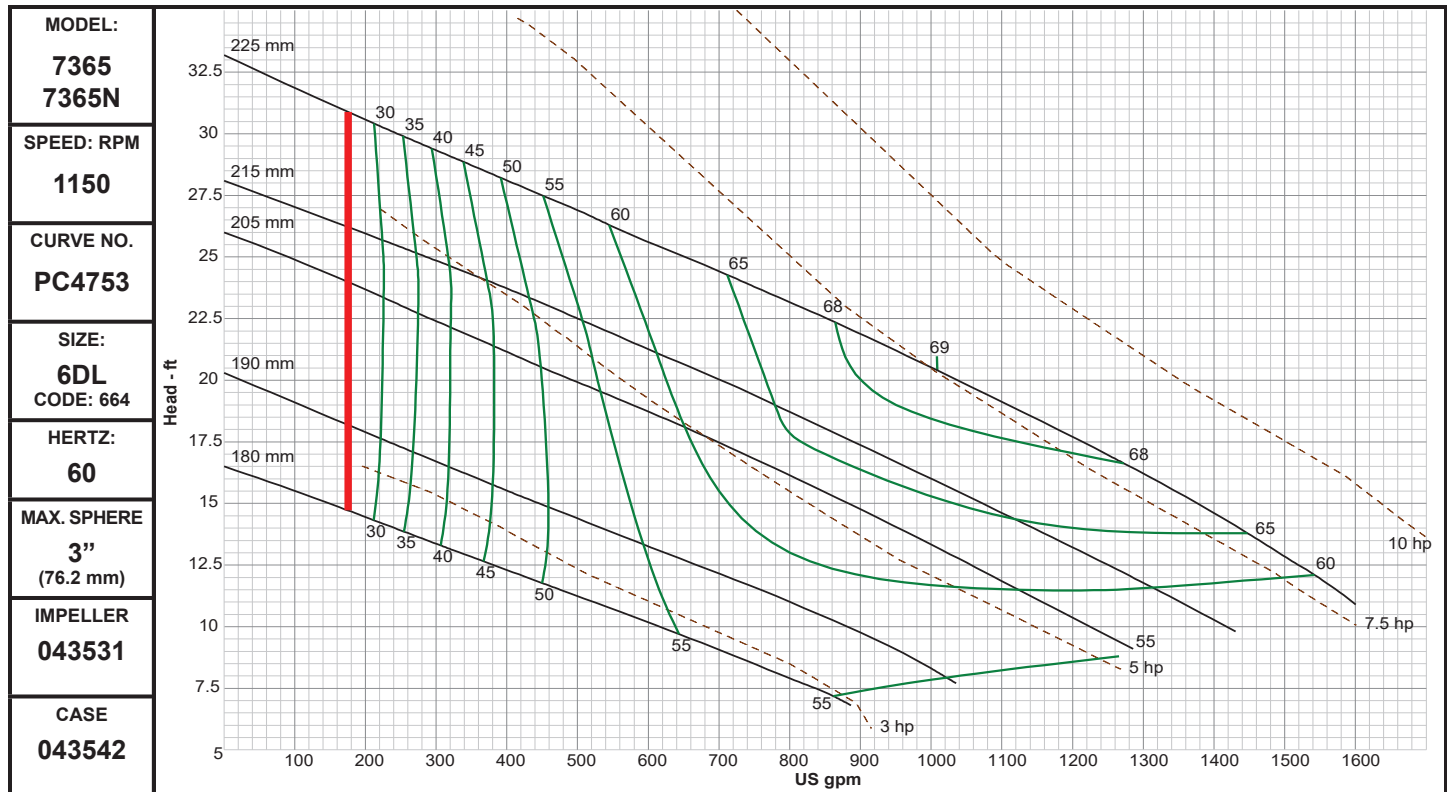

Performance Curves

6DL

DEMING®

www.cranepumps.com

Demersible Non-Clog Pumps

SECTION 42A
PAGE 146
DATE 11/19

A Crane Co. Company

PUMPS & SYSTEMS