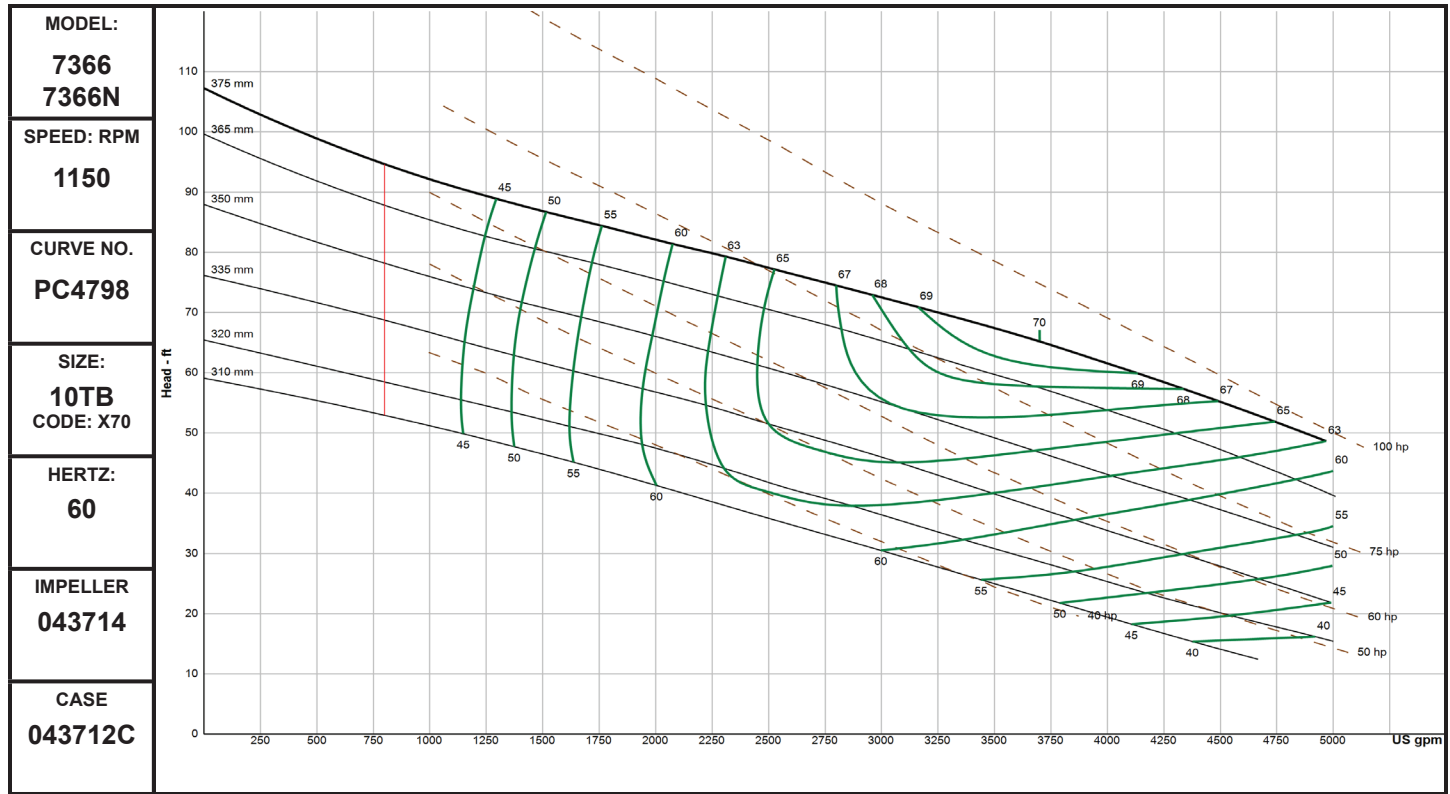

Performance Curves

10TB

DEMING®

www.cranepumps.com

Demersible Chopper Pumps

SECTION 42B
PAGE 116
DATE 2/20

CRANE
A Crane Co. Company

PUMPS & SYSTEMS