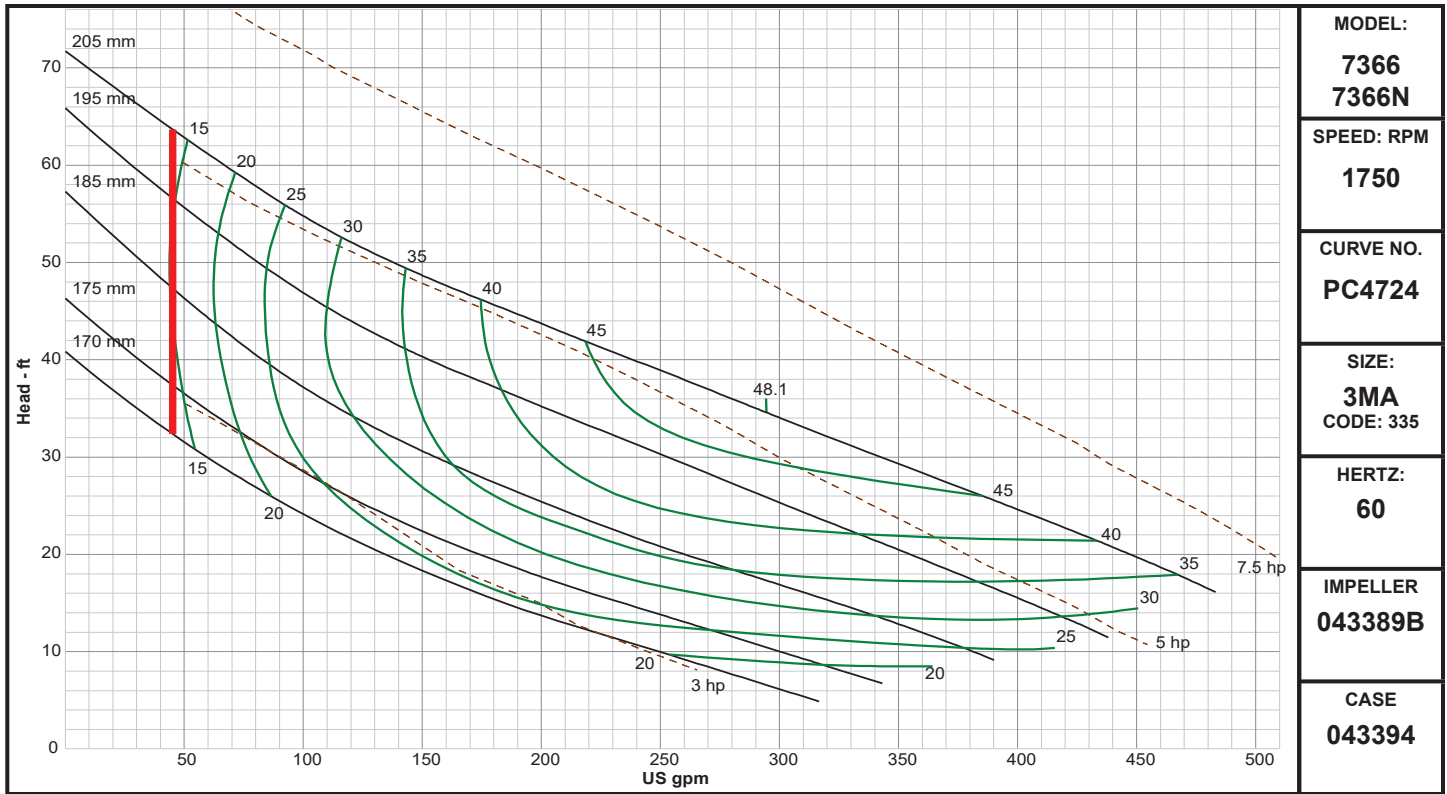

Demersible Chopper Pumps

MODEL:	7366 7366N
SPEED: RPM	1750
CURVE NO.	PC4724
SIZE:	3MA CODE: 335
HERTZ:	60
IMPELLER	043389B
CASE	043394