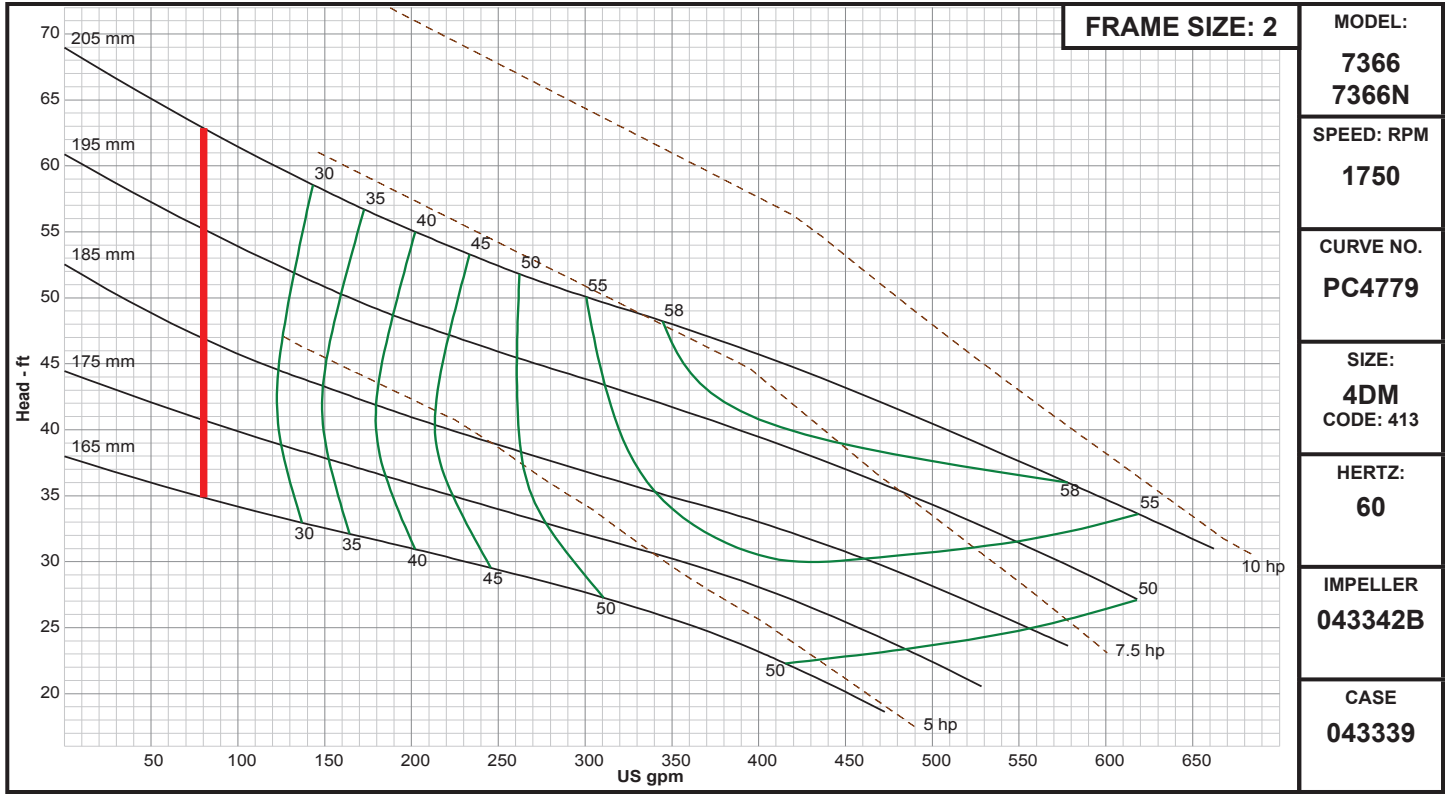

Demersible Chopper Pumps

Performance Curves

4DM

DEMING®

www.cranepumps.com

Demersible Chopper Pumps

SECTION 42B
PAGE 102
DATE 9/18

CRANE
A Crane Co. Company