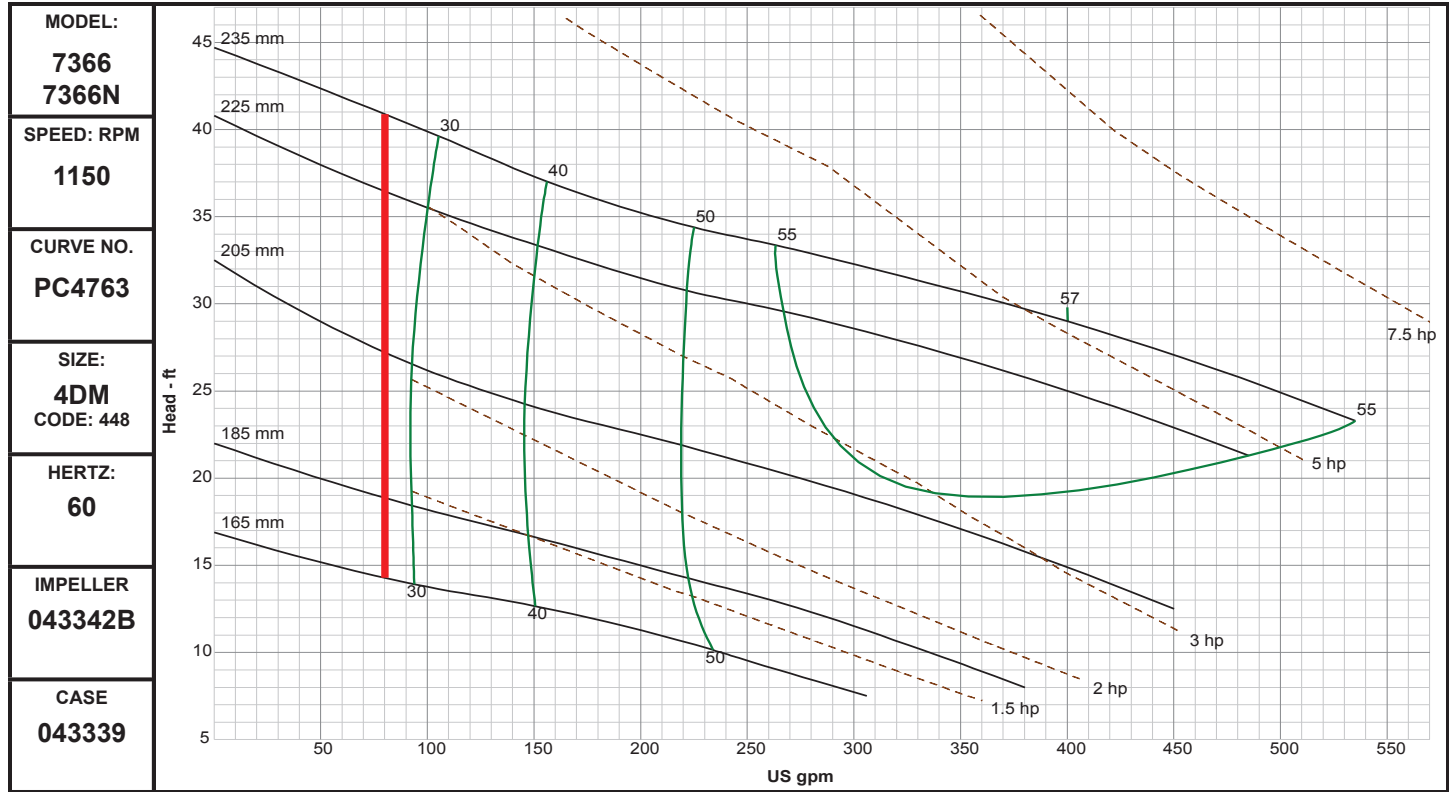

Demersible Chopper Pumps

Performance Curves

4DM

DEMING®

www.cranepumps.com

Demersible Chopper Pumps

SECTION 42B
PAGE 102
DATE 9/18

CRANE
A Crane Co. Company