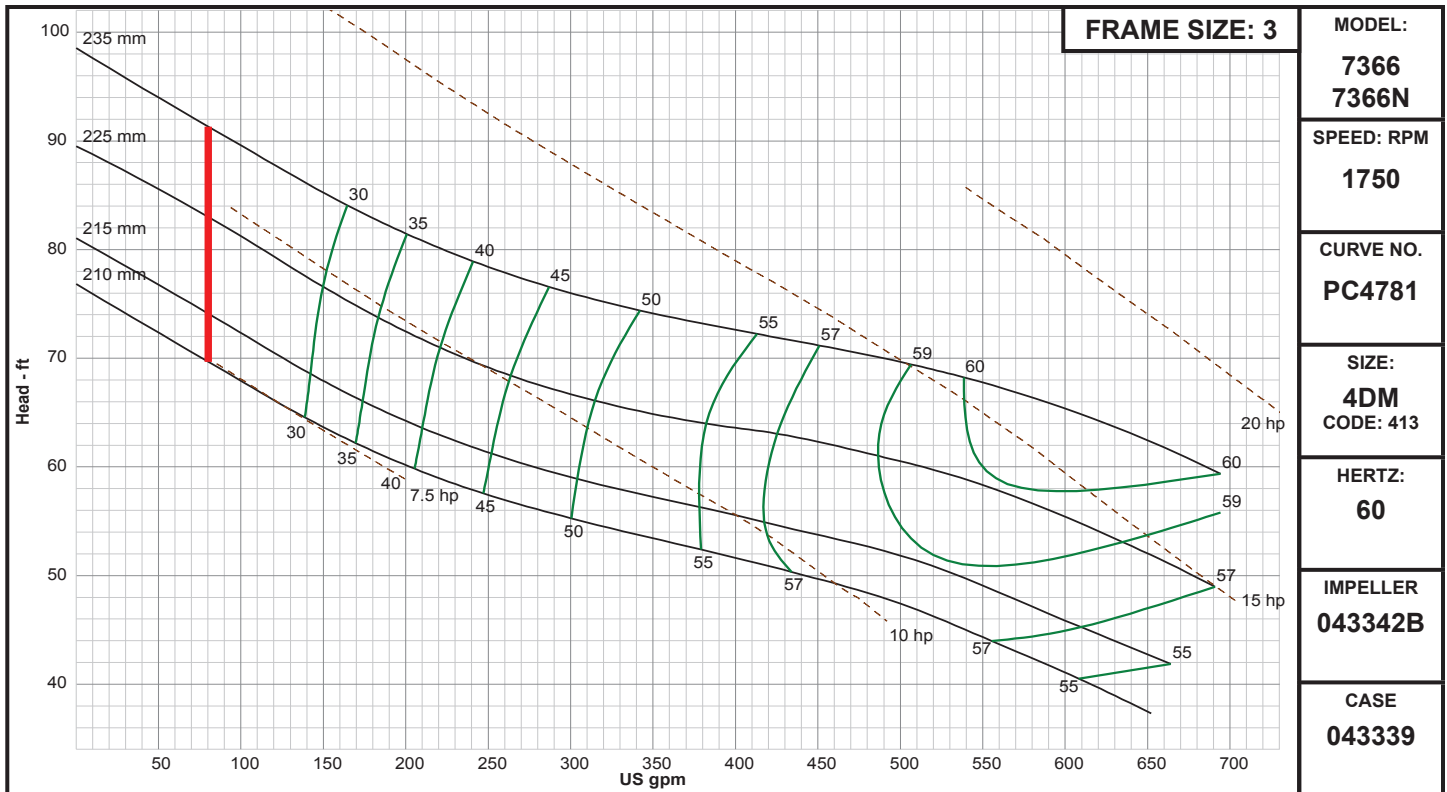

Demersible Chopper Pumps

Performance Curves

4DM

DEMING®

www.cranepumps.com

Demersible Chopper Pumps

SECTION 42B
PAGE 102
DATE 9/18

CRANE
A Crane Co. Company