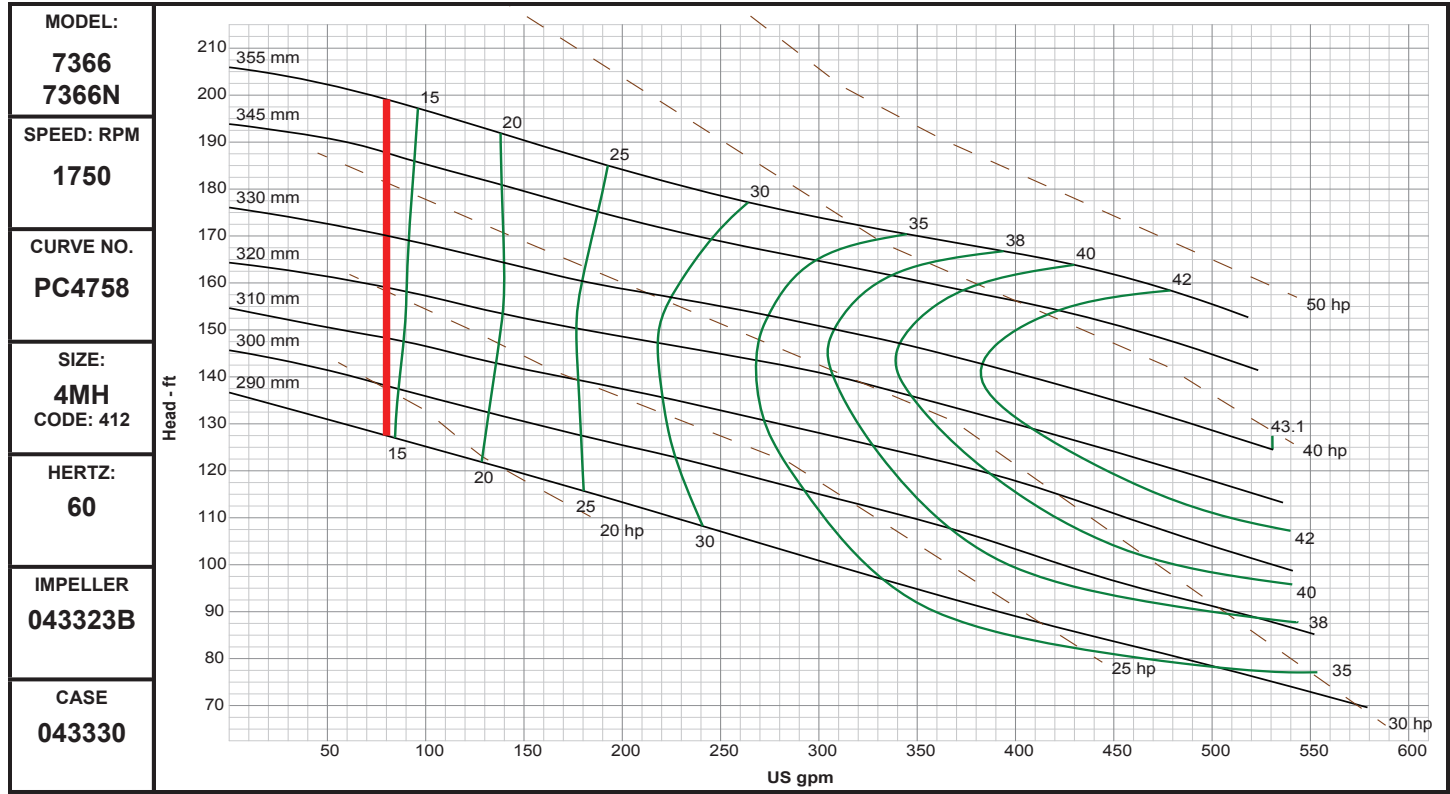

Performance Curves

4MH

DEMING®

www.cranepumps.com

Demersible Chopper Pumps

SECTION 42B
PAGE 98
DATE 3/18

A Crane Co. Company

PUMPS & SYSTEMS