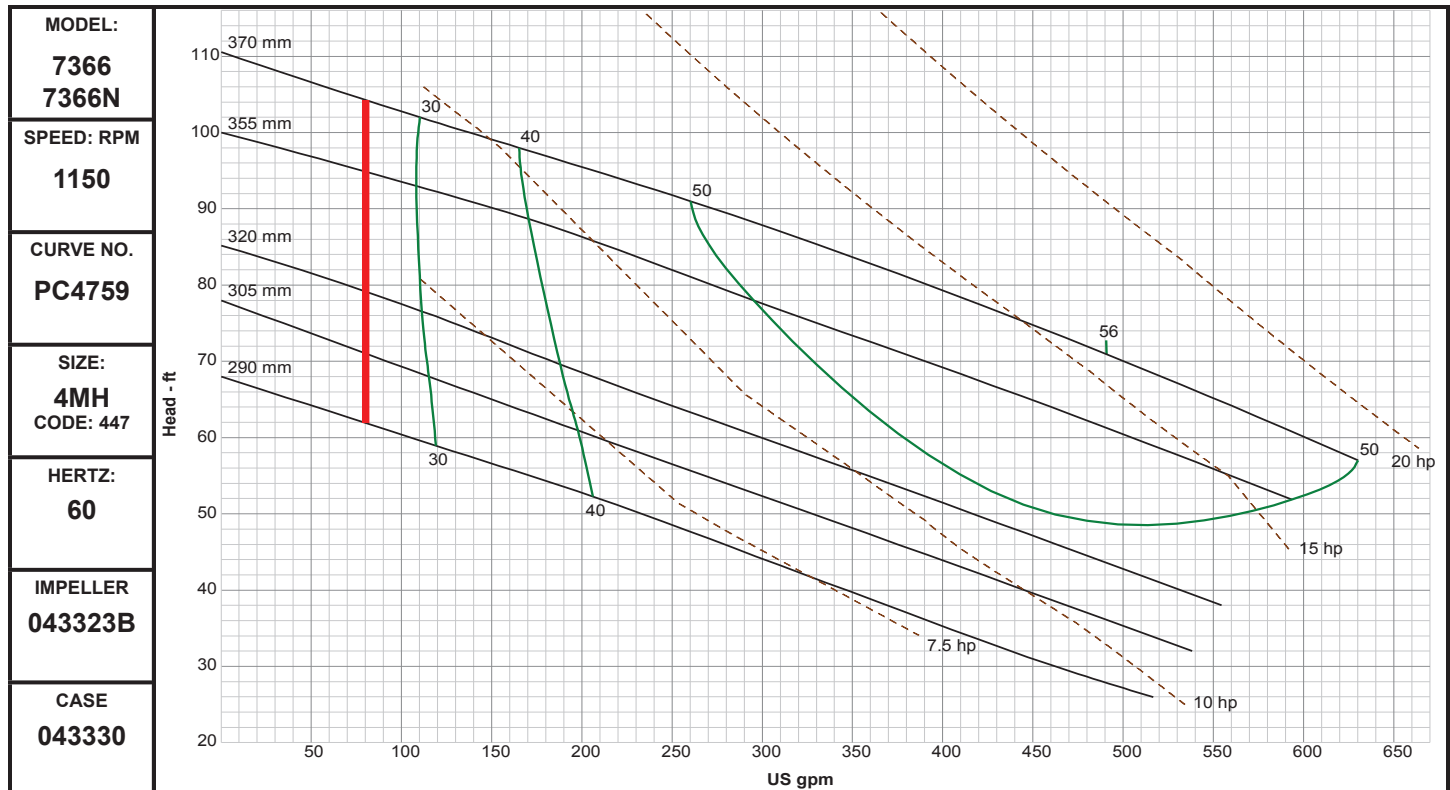

Performance Curves

4MH

DEMING®

www.cranepumps.com

Demersible Chopper Pumps

SECTION 42B
PAGE 98
DATE 3/18

A Crane Co. Company

PUMPS & SYSTEMS