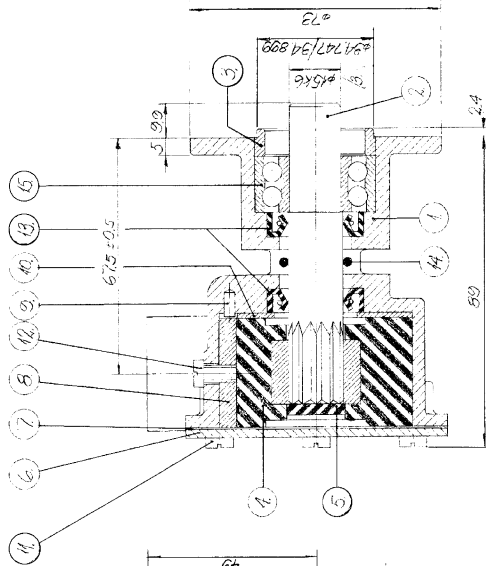

Model number	Pump type	Cam form	Cam screw	Coupling	Alt.
10-24035-1	F5B-9004	1/1	01-42397	05-04-117	1
10-24035-2	F5B-9002	1/1	01-42397	05-04-117	01-42030
10-24035-3	F5B-9002	1/2	01-42014	05-04-175	01-42030
10-24035-4	F5B-9003	1/1	01-42397	05-04-117	01-42031
10-24035-5	F5B-9004	1/1	01-42397	05-04-117	01-42025
10-24035-6	F5B-9005	1/1	01-42397	05-04-117	01-42029

SAE involute spines
SAE involute 199
Diametrical pitch: 20.40
Pressure Angle 30°
Number of teeth 19
Add. Add. 17.18-0.40
Pitch diameter 16.51
Minor diameter 14.88-0.20

Spines coupling	19	1	Kjøp coupling	01-45029
Spines coupling	18	1	Kjøp coupling	01-45028
Spines coupling	17	1	Kjøp coupling	01-45031
Spines coupling	16	1	Kjøp coupling	01-45030
Ball bearing	15	1	Kjøp lager	05-03-827
O-ring	14	1	O-ring	05-05-807
Lip seal	13	2	Løppløsting	05-04-602
Cam screw	12	1	Cam screw	05-05-807
End cover screw	11	6	Kjøp skru	05-05-807
End cover	10	1	Skru	05-04-602
Cam	9	1	Skru	01-42399
Gasket	8	1	Skru	01-42399
End cover	7	1	Skru	01-42399
End cover	6	1	Skru	01-42399
End cover	5	1	Skru	01-42399
End cover	4	1	Skru	01-42399
End cover	3	1	Skru	01-42399
End cover	2	1	Skru	01-42399
End cover	1	1	Skru	01-42399

3	1616	var #4556	16.75	16
2	1616	var #4556	16.75	16
1	1616	var #4556	16.75	16

Dimensions in mm.
Matt i mm.

Titel Johnson Impeller-pump
10-24035, F5B-9