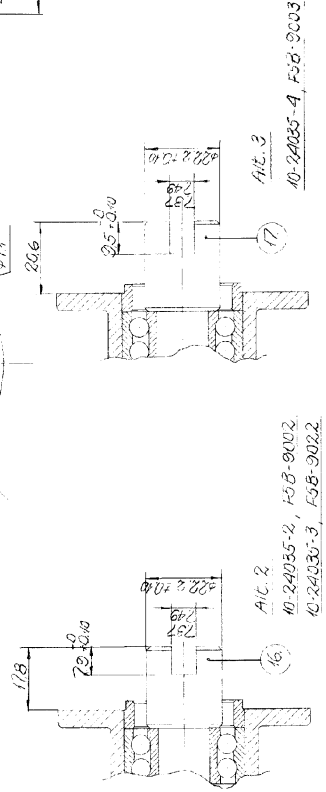

Model number	Pump type	Cam form	Cam screw	Coupling	Alt.
10-24035-1	F5B-9004	1/1	01-42397	05-04-117	1
10-24035-2	F5B-9002	1/1	01-42397	05-04-117	01-42030
10-24035-3	F5B-9002	1/2	01-42014	05-04-175	01-42030
10-24035-4	F5B-9003	1/1	01-42397	05-04-117	01-42031
10-24035-5	F5B-9004	1/1	01-42397	05-04-117	01-42025
10-24035-6	F5B-9005	1/1	01-42397	05-04-117	01-42029

SAE involute spines
SAE involute 199
Diametrical pitch: 20.40
Pressure Angle 30°
Number of teeth 19
Add. Add. 17.18-0.40
Pitch diameter 16.51
Minor diameter 14.88-0.20

Spines coupling	19	1	Kjøp coupling	01-45029
Spines coupling	18	1	Kjøp coupling	01-45028
Spines coupling	17	1	Kjøp coupling	01-45031
Spines coupling	16	1	Kjøp coupling	01-45030
Ball bearing	15	1	Kjøp lager	05-03-827
O-ring	14	1	O-ring	05-05-807
Lip seal	13	2	Løppløsting	05-04-602
Cam screw	12	1	Cam screw	05-05-807
End cover screw	11	6	Kjøp skru	05-05-807
End cover	10	1	Skru	05-04-602
Cam	9	1	Skru	01-42399
Gasket	8	1	Skru	01-42399
End cover	7	1	Skru	01-42399
End cover	6	1	Skru	01-42399
End cover	5	1	Skru	01-42399
End cover	4	1	Skru	01-42399
End cover	3	1	Skru	01-42399
End cover	2	1	Skru	01-42399
End cover	1	1	Skru	01-42399

3	1616	var #4556	16.75	16
2	1616	var #4556	16.75	16
1	1616	var #4556	16.75	16

Dimensions in mm.
Matt i mm.

Titel Johnson Impeller-pump
10-24035, F5B-9