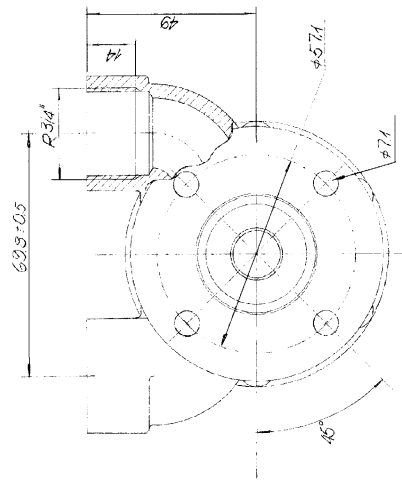

Model number	Pump type	Cam form	Cam screw	Coupling	Alt.
10-24035-1	F5B-9004	1/1	01-42397	05-04-117	1
10-24035-2	F5B-9002	1/1	01-42397	05-04-117	01-42030
10-24035-3	F5B-9002	1/2	01-42014	05-04-175	01-42030
10-24035-4	F5B-9003	1/1	01-42397	05-04-117	01-42031
10-24035-5	F5B-9004	1/1	01-42397	05-04-117	01-42025
10-24035-6	F5B-9005	1/1	01-42397	05-04-117	01-42029

SAE involute spines
SAE involute 199
Diametrical pitch: 20.40
Pressure Angle 30°
Number of teeth 19
Add. Add. 17.18-0.40
Pitch diameter 16.51
Minor diameter 14.88-0.20

Spines coupling	19	1	Kjøp coupling	01-45029
Spines coupling	18	1	Kjøp coupling	01-45028
Spines coupling	17	1	Kjøp coupling	01-45031
Spines coupling	16	1	Kjøp coupling	01-45030
Ball bearing	15	1	Kjøp lager	05-03-827
O-ring	14	1	O-ring	05-05-807
Lip seal	13	2	Løppløsting	05-04-602
Cam screw	12	1	Cam screw	05-05-807
End cover screw	11	6	Kjøp skru	05-05-807
End cover	10	1	Skru	05-04-602
Cam	9	1	Skru	01-42399
Gasket	8	1	Skru	01-42399
End cover	7	1	Skru	01-42399
End cover	6	1	Skru	01-42399
End cover	5	1	Skru	01-42399
End cover	4	1	Skru	01-42399
End cover	3	1	Skru	01-42399
End cover	2	1	Skru	01-42399
End cover	1	1	Skru	01-42399

3	1616	var #4556	16.75	16
2	1616	var #4556	16.75	16
1	1616	var #4556	16.75	16

Dimensions in mm.
Matt i mm.

Titel Johnson Impeller-pump
10-24035, F5B-9