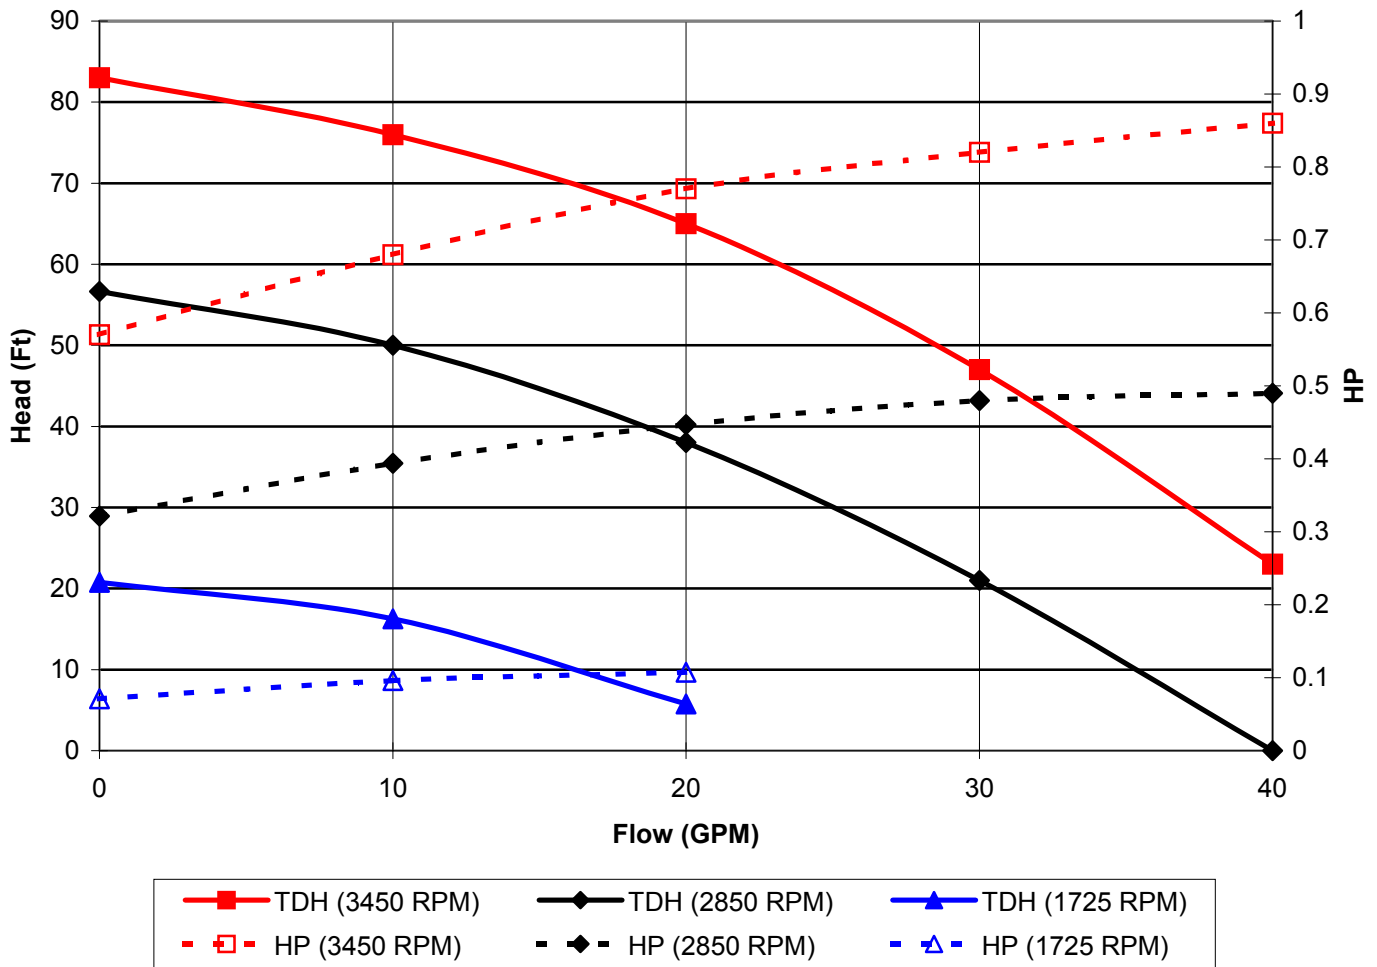

Corrosion Resistant Series Noryl Centrifugal Pump Model Number – CMNB2X

Performance

CRP Closed Impeller #2
(Based on Water @ Ambient Temp.)

INDUSTRIAL PRODUCTS GROUP
375 Fifth Avenue NW • New Brighton, MN 55112-3288
Phone: (651) 766-6300 • 800-471-0460 • Fax: 800-672-7023
www.hypropumps.com www.shertech.com