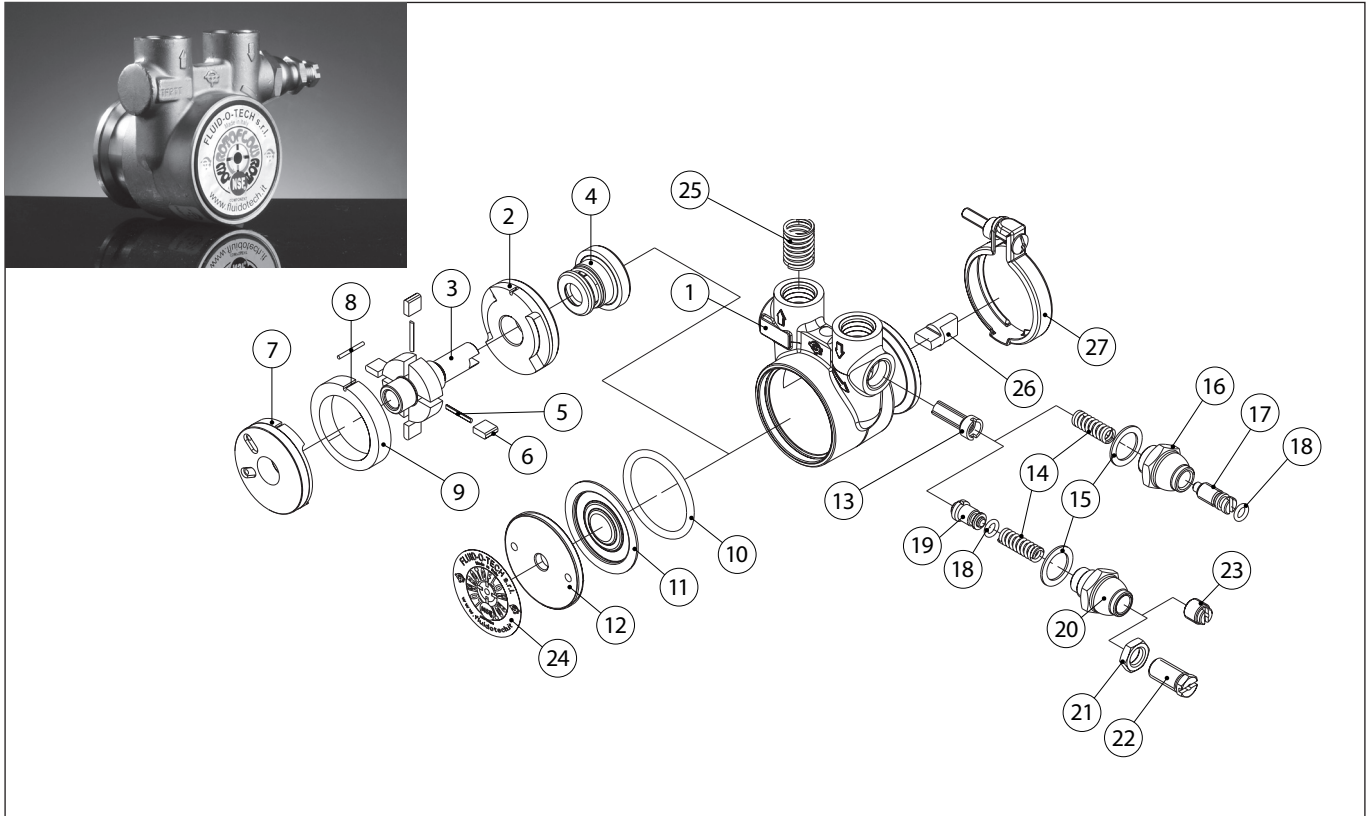

Brass rotary vane pumps CO 30-200 series

Find out more

POS	DESCRIPTION	MATERIAL	CODE	NOTES
1	HOUSING	BRASS	24-01-01	NPT PORTS
			24-01-02	GAS PORTS
2	ROTOR	S.S.	24-02-02	FEMALE TYPE
3	REAR FLANGE	GRAPHITE	22-03-08	
4	MECHANICAL SEAL	CERAMIC/NBR	90-40-02	NSF/WRAS
		CERAMIC/MITON®	90-40-04	
		CERAMIC/EPDM	90-40-06	
5	PIN	S.S.	22-07-02	30-50 l/h
			22-07-03	70 l/h
			22-07-04	100 l/h
			22-07-06	150 l/h
			22-07-08	200 l/h
6	VANE	GRAPHITE	24-04-03	
7	FRONT FLANGE	GRAPHITE	22-03-06	
8	ALIGNMENT PIN	S.S.	24-07-01	
9	LINER	GRAPHITE	24-05-08	30 l/h
			24-05-09	50 l/h
			24-05-10	70 l/h
			24-05-11	100 l/h
			24-05-12	150 l/h
			24-05-13	200 l/h

POS	DESCRIPTION	MATERIAL	CODE	NOTES
10	O-RING	NBR	90-23-13	NSF/WRAS
		VITON®	90-23-21	
		EPDM	90-23-14	
11	SHAPED DISK	S.S.	22701	
12	THREADED CAP	ALUMINUM	22-08-02	
13	OPEN VALVE	BRASS	22307	
		PLASTIC	22541	
	SOLID VALVE	BRASS	22-16-02	
		PLASTIC	22-16-01	
14	SPRING	S.S.	22505	
15	WASHER	NYLON	22-12-01	
16	BYPASS NUT	BRASS	22-20-01	
17	BYPASS SCREW	BRASS	22-17-03	
18	O-RING	NBR	90-23-16	NSF/WRAS
		VITON®	90-23-20	
		EPDM	90-23-24	
19	BYPASS PLUNGER	BRASS	22-18-02	
		PLASTIC	22-18-07	
20	BALANCED BYPASS NUT	BRASS	22-20-12	
21	LOCK NUT	BRASS	22168	
22	BALANCED BYPASS SCREW	BRASS	22-17-02	
23	BALANCED BYPASS SCREW	BRASS	22-17-04	C----2 SERIES
24	LABEL		99-01-01	
			99-01-02	
25	SPRING	S.S.	22023	
26	COUPLING	BRASS	24024	
27	ASSEMBLED CLAMP	S.S.	22056	