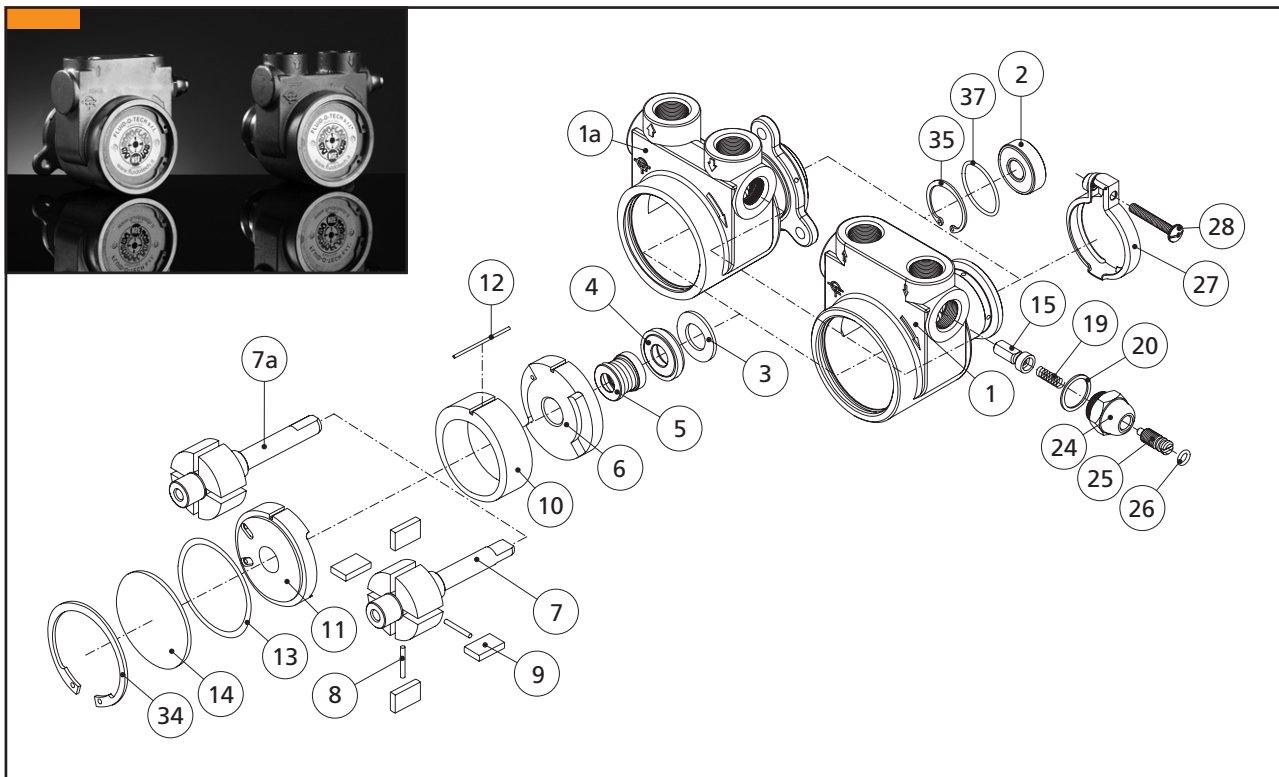

Fluid-o-Tech high volume rotary vane pumps spare parts list

POS.	DESCRIPTION	MATERIAL	CODE	NOTES
1	HOUSING WITH BYPASS	BRASS	28017	NPT PORTS
		S.S.	28019	NPT PORTS
1a	HOUSING WITH BYPASS AND FLANGE	BRASS	28039	NPT PORTS
		S.S.	28040	NPT PORTS
2	BALL BEARING		22084	
3	WASHER	S.S.	22113	
4	SEAL COUNTERFACE	CERAMIC/NBR	22232	NSF
		CERAMIC/VITON®	22720	
		CERAMIC/EPDM	22437	
5	SEAL	GRAPHITE/NBR	22112	NSF
		GRAPHITE/VITON®	22719	
		GRAPHITE/EPDM	22436	
6	REAR FLANGE	GRAPHITE	28-03-04	
7	ROTOR	S.S.	28003	
7a	"D" ROTOR (FLANGE)	S.S.	28038	
8	PIN	S.S.	28063	500 l/h
			28024	600 l/h
			28064	700 l/h
			28004	800 l/h
			28065	900 l/h
			28026	1000 l/h
9	VANE	GRAPHITE	28005	

Fluid-o-Tech high volume rotary vane pumps spare parts list

POS.	DESCRIPTION	MATERIAL	CODE	NOTES
10	LINER	GRAPHITE	28051	500 l/h
			28023	600 l/h
			28062	700 l/h
			28006	800 l/h
			28061	900 l/h
			28025	1000 l/h
11	FRONT FLANGE	GRAPHITE	28-03-03	
12	ALIGNMENT PIN	S.S.	28008	
13	CAP O-RING	NBR	28009	NSF
		VITON®	28021	
		EPDM	28068	
14	CAP	S.S.	28015	
15	SOLID BYPASS VALVE	BRASS	22306	
		S.S.	22129	
		PLASTIC	22540	
19	SPRING	S.S.	22505	
20	WASHER	NYLON®	22054	NSF
		PTFE	22666	NSF
24	BYPASS NUT	BRASS	22506	
		S.S.	22519	
25	BYPASS SCREW	BRASS	28071	
		S.S.	28072	
26	BYPASS SCREW O-RING	NBR	22055	NSF
		VITON®	22120	
		EPDM	22475	
27	CLAMP	S.S.	22109	
28	CLAMP SCREW	S.S.	22549	
27+28	ASSEMBLED CLAMP	S.S.	22056	
34	FRONT SEEGER CIRCLIP	STEEL	28016	
35	REAR SEEGER CIRCLIP	STEEL	22083	
37	O-RING	NBR	22504	