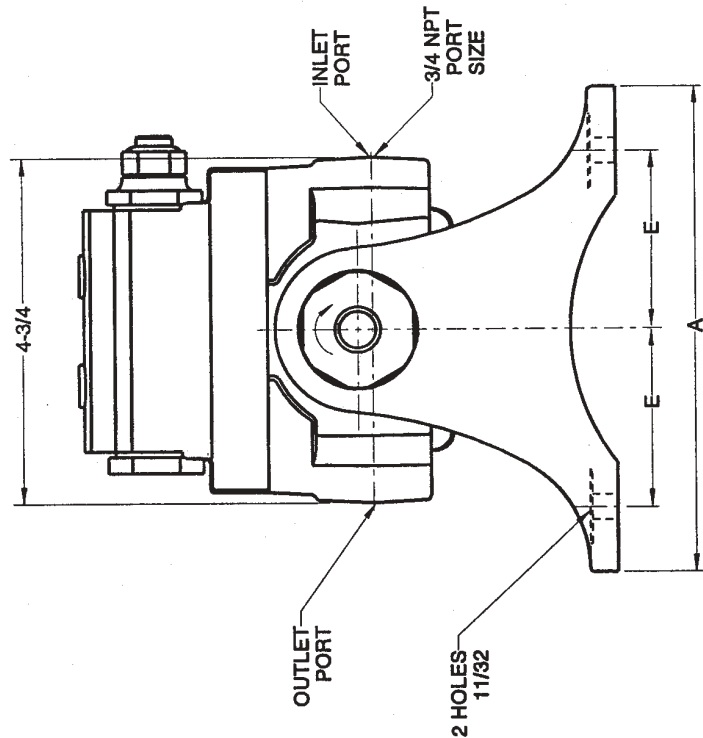

**W48 & E56 Bracket  
& Pump Assembly**

Footed Bracket For Base Mounting

	A	B	C	D	E	M	N	P
BRACKETS	W48 3-1/8	1-7/16	22/32	3	1			
	E56 6-1/2	1-5/8	13/16	3-1/2	2-7/16			
PUMPS	1-3U					2-1/4	5-1/8	3-3/4
	5U					2-1/4	5-1/4	3-3/4
	6U					2-3/16	5-3/4	4-1/16
	8U					2-3/16	5-15/16	4-1/16

RIGHT SIDE

SHAFT END VIEW