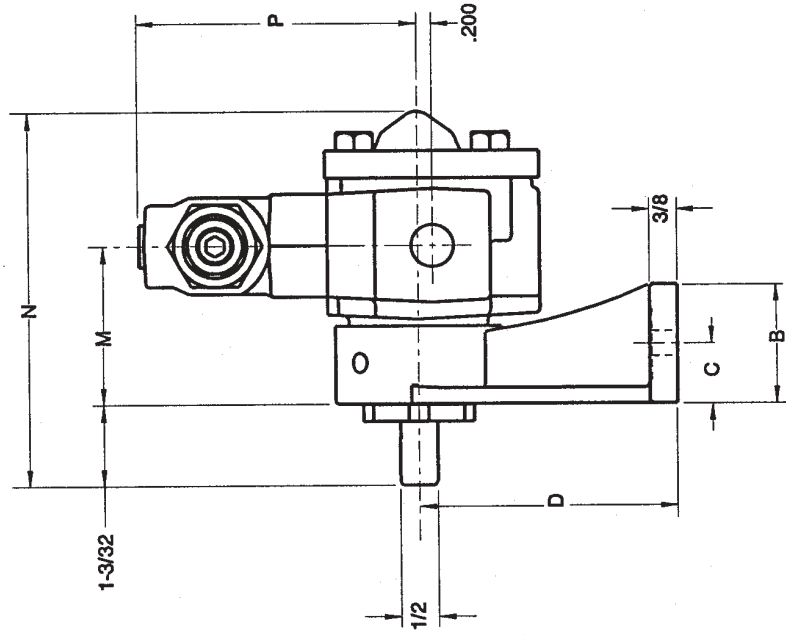

**W48 & E56 Bracket  
& Pump Assembly**

Footed Bracket For Base Mounting

	A	B	C	D	E	M	N	P
BRACKETS	W48 3-1/8	1-7/16	22/32	3	1			
	E56 6-1/2	1-5/8	13/16	3-1/2	2-7/16			
PUMPS	1-3U					2-1/4	5-1/8	3-3/4
	5U					2-1/4	5-1/4	3-3/4
	6U					2-3/16	5-3/4	4-1/16
	8U					2-3/16	5-15/16	4-1/16

RIGHT SIDE

SHAFT END VIEW