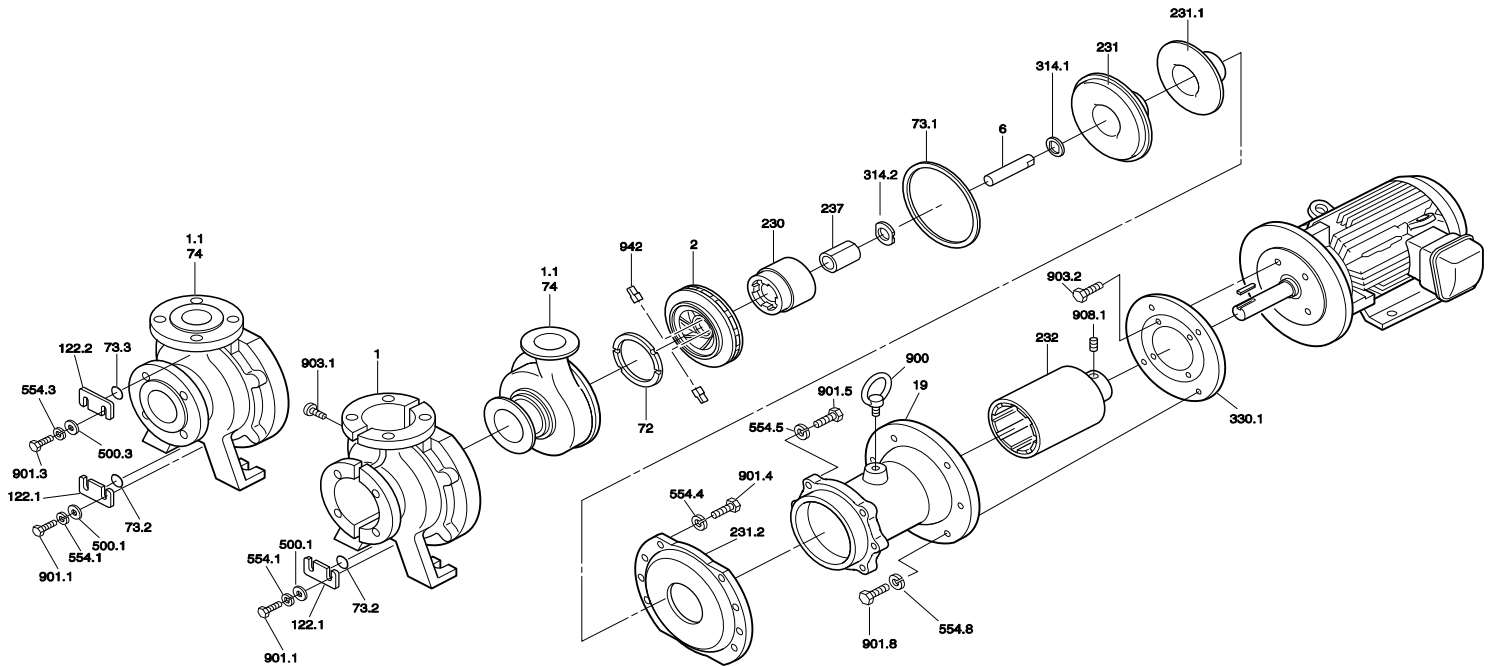

MDM PARTS LIST

SHADED ITEM NO.'S ARE RECOMMENDED SPARE PARTS

Item No.	Part Number	Qty	Description
1	MDM0510	1	Casing cover, MDM-1516
	MDM0521	1	Casing cover, MDM-1518
	MDM0891	1	Casing cover, MDM-15182, 5.25" CL Height
	MDM0892	1	Casing cover, MDM-15182, 6.25" CL Height
	MDM0543	1	Casing cover, MDM-2156
	MDM0904	1	Casing cover, MDM-2158
	MDM0542	1	Casing cover, MDM-2526
	MDM0533	1	Casing cover, MDM-326
1.1+74	MDM0511	1	Casing Cover, PKK, MDM-1516
	MDM0524	1	Casing Cover with PFA liner, PKK, MDM-1518
	MDM0893	1	Casing Cover with PFA liner, PKK, MDM-15182, 6.25" CL Height
	MDM0539	1	Casing Cover with PFA liner, PKK, MDM-2156
	MDM0905	1	Casing Cover with PFA liner, PKK, MDM-2158
	MDM0540	1	Casing Cover with PFA liner, PKK, MDM-2526
1.1	MDM0536	1	Casing Cover with PFA liner, PKK, MDM-326
	MDM0514	1	Casing Liner, ETFE/SIC, MDM-1516EKK
	MDM0513	1	Casing Liner, ETFE/AL. Cer., MDM-1516ECF
	MDM0512	1	Casing Liner, PFA/SIC, MDM-1516PKK
	MDM0523	1	Casing Liner, ETFE/SIC, MDM-1518EKK
	MDM0722	1	Casing Liner, ETFE/SIC, MDM-15182EKK
	MDM0522	1	Casing Liner, ETFE/Alumina Ceramic, MDM-1518ECF
	MDM0205	1	Casing Liner, ETFE/SIC, MDM-2156EKK
	MDM0869	1	Casing Liner, ETFE/SIC, MDM-2158EKK
	MDM0206	1	Casing Liner, ETFE/Alumina Ceramic, MDM-2156ECF
	MDM0281	1	Casing Liner, ETFE/SIC, MDM-2526EKK
	MDM0282	1	Casing Liner, ETFE/Alumina Ceramic, MDM-2526ECF
	MDM0535	1	Casing Liner, ETFE/SIC, MDM-326EKK
	MDM0534	1	Casing Liner, ETFE/Alumina Ceramic, MDM-326ECF