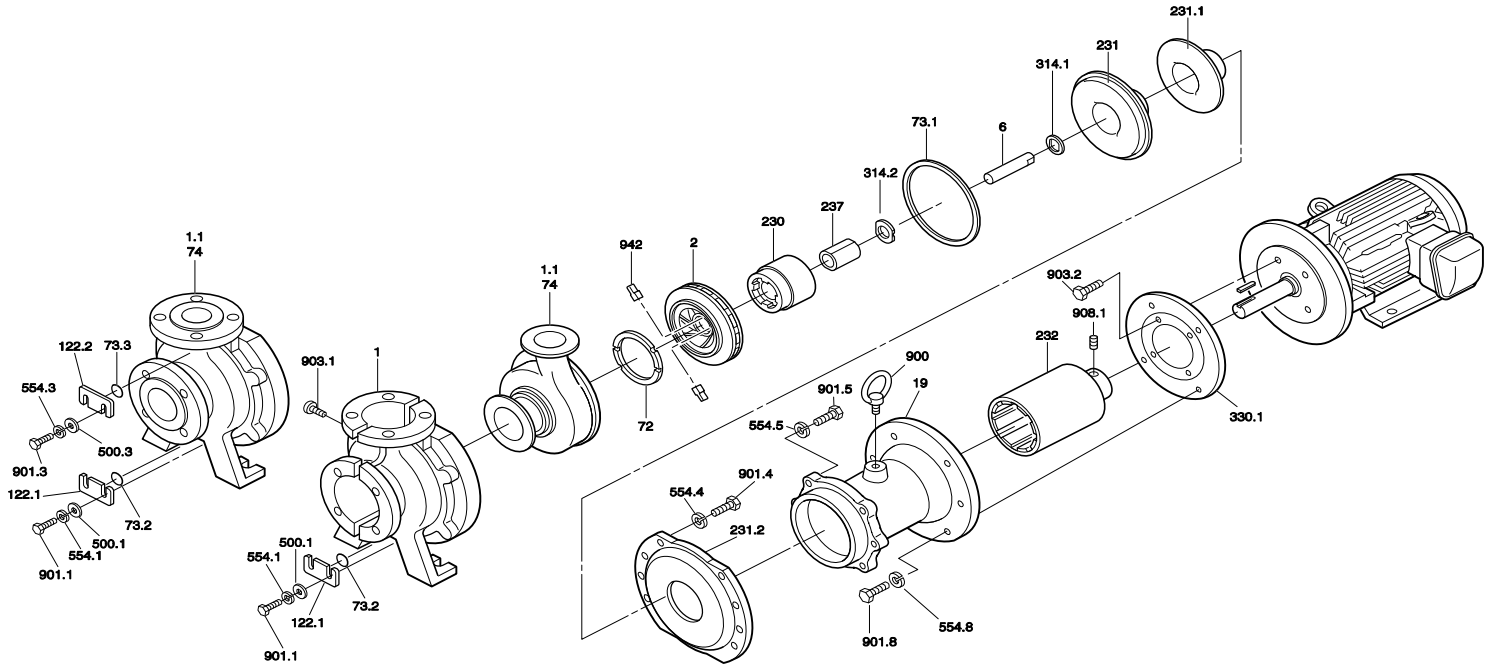

MDM PARTS LIST

SHADED ITEM NO.'S ARE RECOMMENDED SPARE PARTS

Item No.	Part Number	Qty	Description
1	MDM0510	1	Casing cover, MDM-1516
	MDM0521	1	Casing cover, MDM-1518
	MDM0891	1	Casing cover, MDM-15182, 5.25" CL Height
	MDM0892	1	Casing cover, MDM-15182, 6.25" CL Height
	MDM0543	1	Casing cover, MDM-2156
	MDM0904	1	Casing cover, MDM-2158
	MDM0542	1	Casing cover, MDM-2526
	MDM0533	1	Casing cover, MDM-326
1.1+74	MDM0524	1	Casing Cover with PFA liner, PKK, MDM-1518
	MDM0893	1	Casing Cover with PFA liner, PKK, MDM-15182, 6.25" CL Height
	MDM0539	1	Casing Cover with PFA liner, PKK, MDM-2156
	MDM0905	1	Casing Cover with PFA liner, PKK, MDM-2158
	MDM0540	1	Casing Cover with PFA liner, PKK, MDM-2526
	MDM0536	1	Casing Cover with PFA liner, PKK, MDM-326
1.1	MDM0514	1	Casing Liner, ETFE/SIC, MDM-1516EKK
	MDM0513	1	Casing Liner, ETFE/AL. Cer., MDM-1516ECF
	MDM0512	1	Casing Liner, PFA/SIC, MDM-1516PKK
	MDM0523	1	Casing Liner, ETFE/SIC, MDM-1518EKK
	MDM0722	1	Casing Liner, ETFE/SIC, MDM-15182EKK
	MDM0522	1	Casing Liner, ETFE/Alumina Ceramic, MDM-1518ECF
	MDM0205	1	Casing Liner, ETFE/SIC, MDM-2156EKK
	MDM0869	1	Casing Liner, ETFE/SIC, MDM-2158EKK
	MDM0206	1	Casing Liner, ETFE/Alumina Ceramic, MDM-2156ECF
	MDM0281	1	Casing Liner, ETFE/SIC, MDM-2526EKK
	MDM0282	1	Casing Liner, ETFE/Alumina Ceramic, MDM-2526ECF
	MDM0535	1	Casing Liner, ETFE/SIC, MDM-326EKK
	MDM0534	1	Casing Liner, ETFE/Alumina Ceramic, MDM-326ECF

Prices F.O.B. Holliston, MA. Prices subject to change without notice

FIVE BOYNTON ROAD HOPPING BROOK PARK HOLLISTON, MA 01746-1446 USA
TEL: 508-429-1440 FAX: 508-429-1386 WEB: www.iwaki-america.com