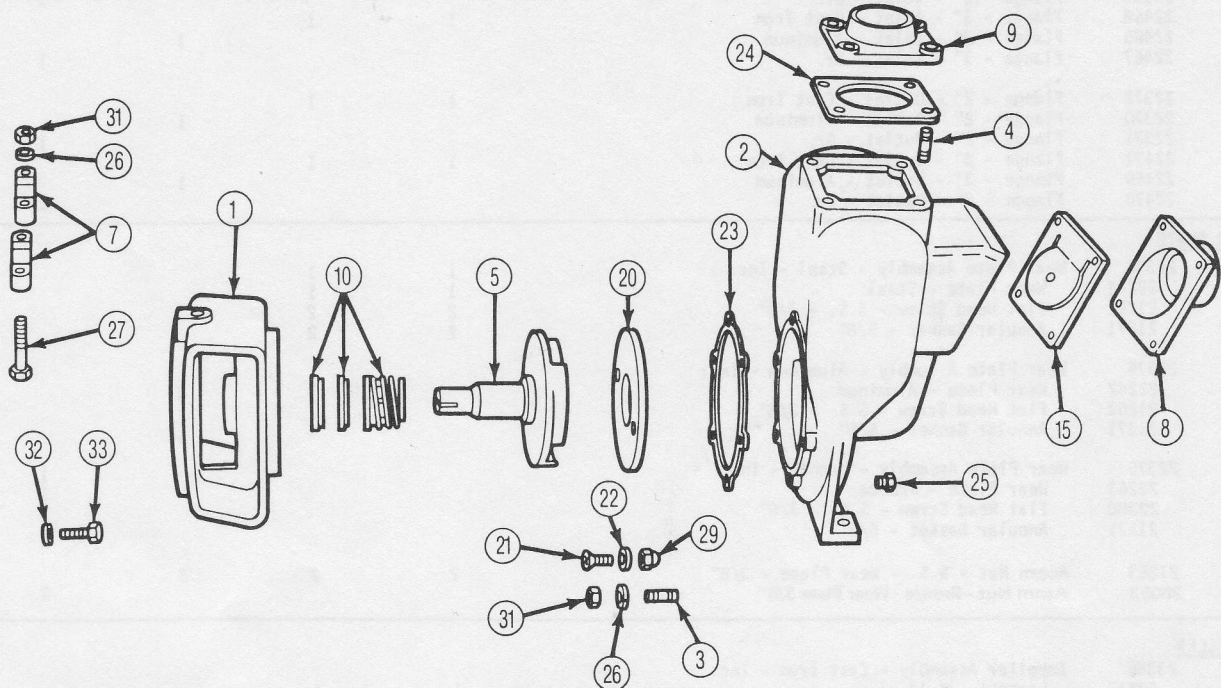

MP PUMPS SERVICE PARTS LIST

- Self-Priming ● Pumpak
- Close Coupled Electric Motor Drive

Flomax 10 2" x 2" Pipe Size
Flomax 15 3" x 3" Pipe Size

IMPORTANT: When ordering parts, specify model and serial number shown on nameplate.
 N/S means "not shown" in exploded view of parts.

ITEM	PART NO.	DESCRIPTION	QUANTITY REQUIRED PER MODEL			
			CAST IRON		ALUMINUM	BRONZE
			FLOMAX 10-2"	FLOMAX 15-3"		
			21366	21421	21364	21365
			21384	21428	21382	21383

HOUSING			CAST IRON	ALUMINUM	BRONZE
	24304	Housing Assembly - Cast Iron - Inc:	1	1	
2	22351	Housing - Cast Iron	1	1	
3	21261	Stud - S.S. - 3/8"	14	14	
		6 - Housing to Adaptor			
		8 - Inlet and Outlet			
25	21267	Drain Plug - S.S. - 1/4" NPT	1	1	
	24302	Housing Assembly — Aluminum - Inc:		1	
2	22349	Housing — Aluminum		1	
3	21261	Stud - S.S. - 3/8"		14	
		6 - Housing to Adaptor			
		8 - Inlet and Outlet			
25	21267	Drain Plug - 1/4" NPT		1	
	24303	Housing Assembly - Bronze - Inc:			1
2	22350	Housing - Bronze			1
3	21721	Stud - 3/8" - B			14
		6 - Housing to Adaptor			
		8 - Inlet and Outlet			
25	21186	Drain Plug - S.S. - 1/4" NPT			1
4	21291	Cap Screw - 3/8"	8	8	8
31	21268	Hex Nut - S.S. — 3/8"	14	14	14
		6 - Adaptor to Housing			
		4 - Inlet Flange			
		4 - Outlet Flange			
31	21230	Hex Nut - Bronze - 3/8"			14
26	21266	Lockwasher - S.S. - 3/8"	14	14	14
		6 - Adaptor to Housing			
		4 - Inlet Flange			
		4 - Outlet Flange			
26	26051	Lockwasher - Bronze — 3/8"			14
15	23040	Flapper Assembly	1	1	1
23	22240	Gasket - Housing to Adaptor	4	4	4
24	22358	Gasket - Outlet Flange	1	1	1