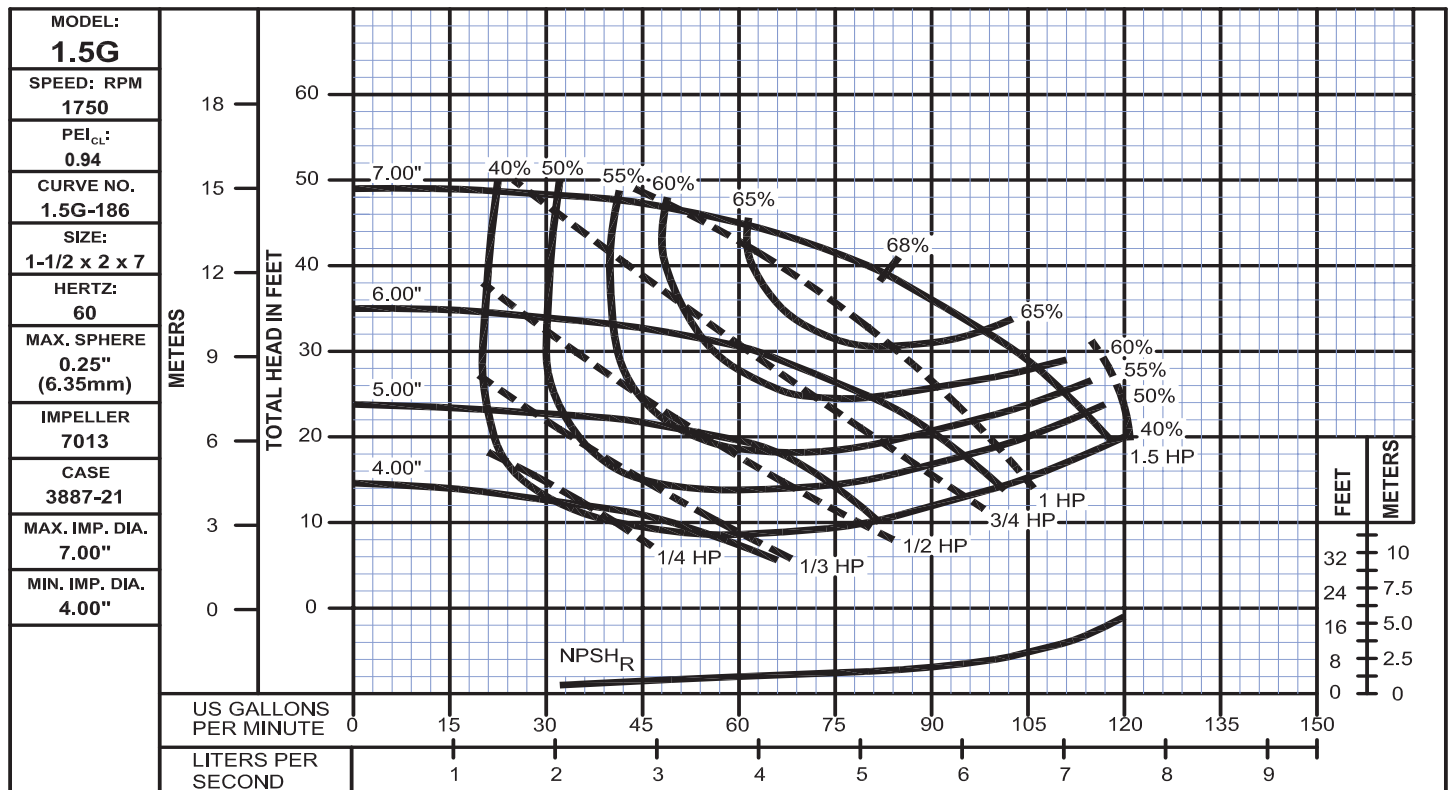

Performance Curves

1-1/2G
Bulletin 500

WEINMAN®

www.cranepumps.com

Frame Mounted End Suction, Flanged Connection

SECTION 500
PAGE 28
DATE 1/17

CRANE
A Crane Co. Company

PUMPS & SYSTEMS

USA: (937) 778-8947 • Canada: (905) 457-6223 • International: (937) 615-3598