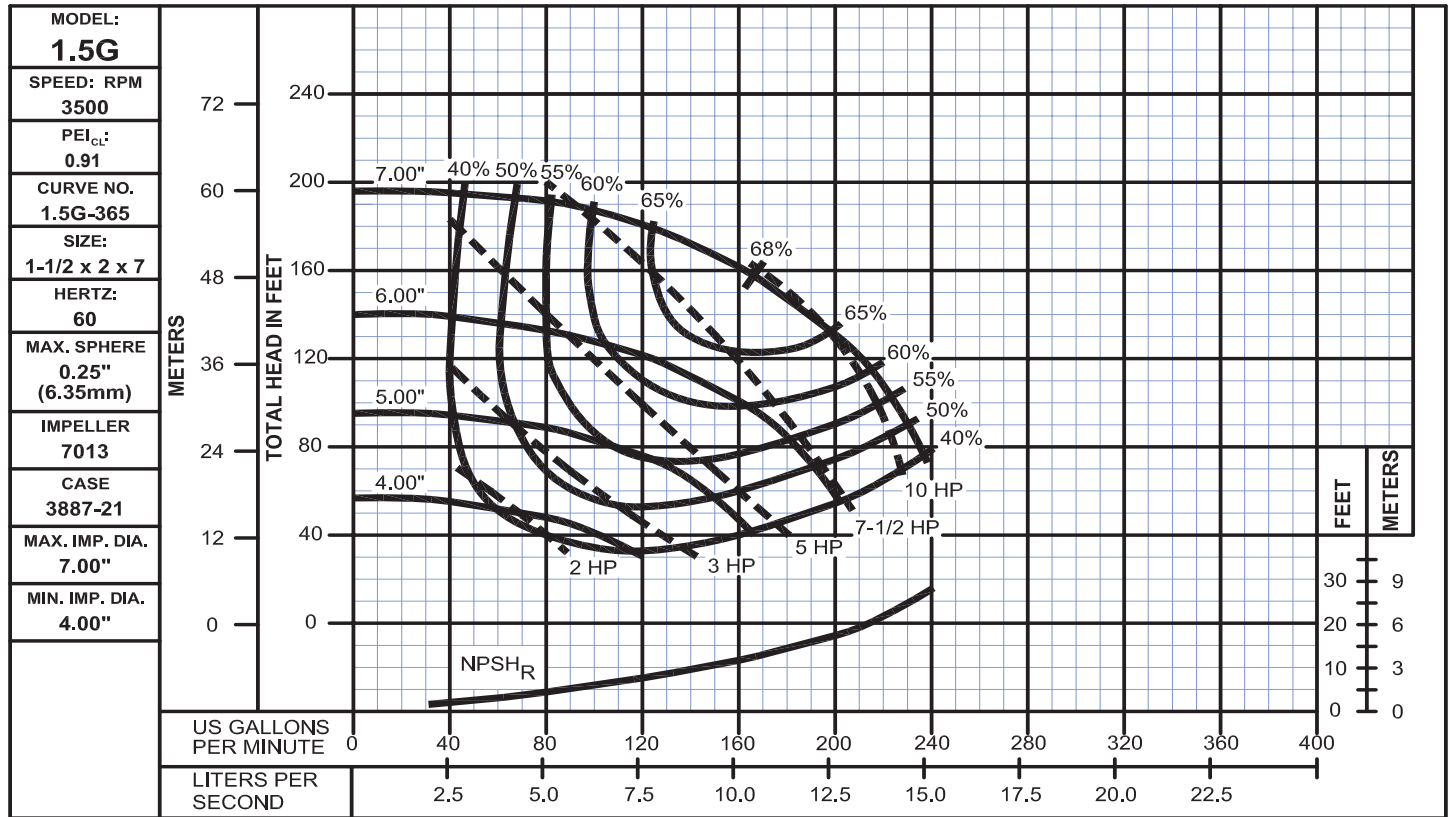

Performance Curves

1-1/2G
Bulletin 500

WEINMAN®

www.cranepumps.com

Frame Mounted End Suction, Flanged Connection

SECTION 500
PAGE 28
DATE 1/17

CRANE
A Crane Co. Company

PUMPS & SYSTEMS

USA: (937) 778-8947 • Canada: (905) 457-6223 • International: (937) 615-3598