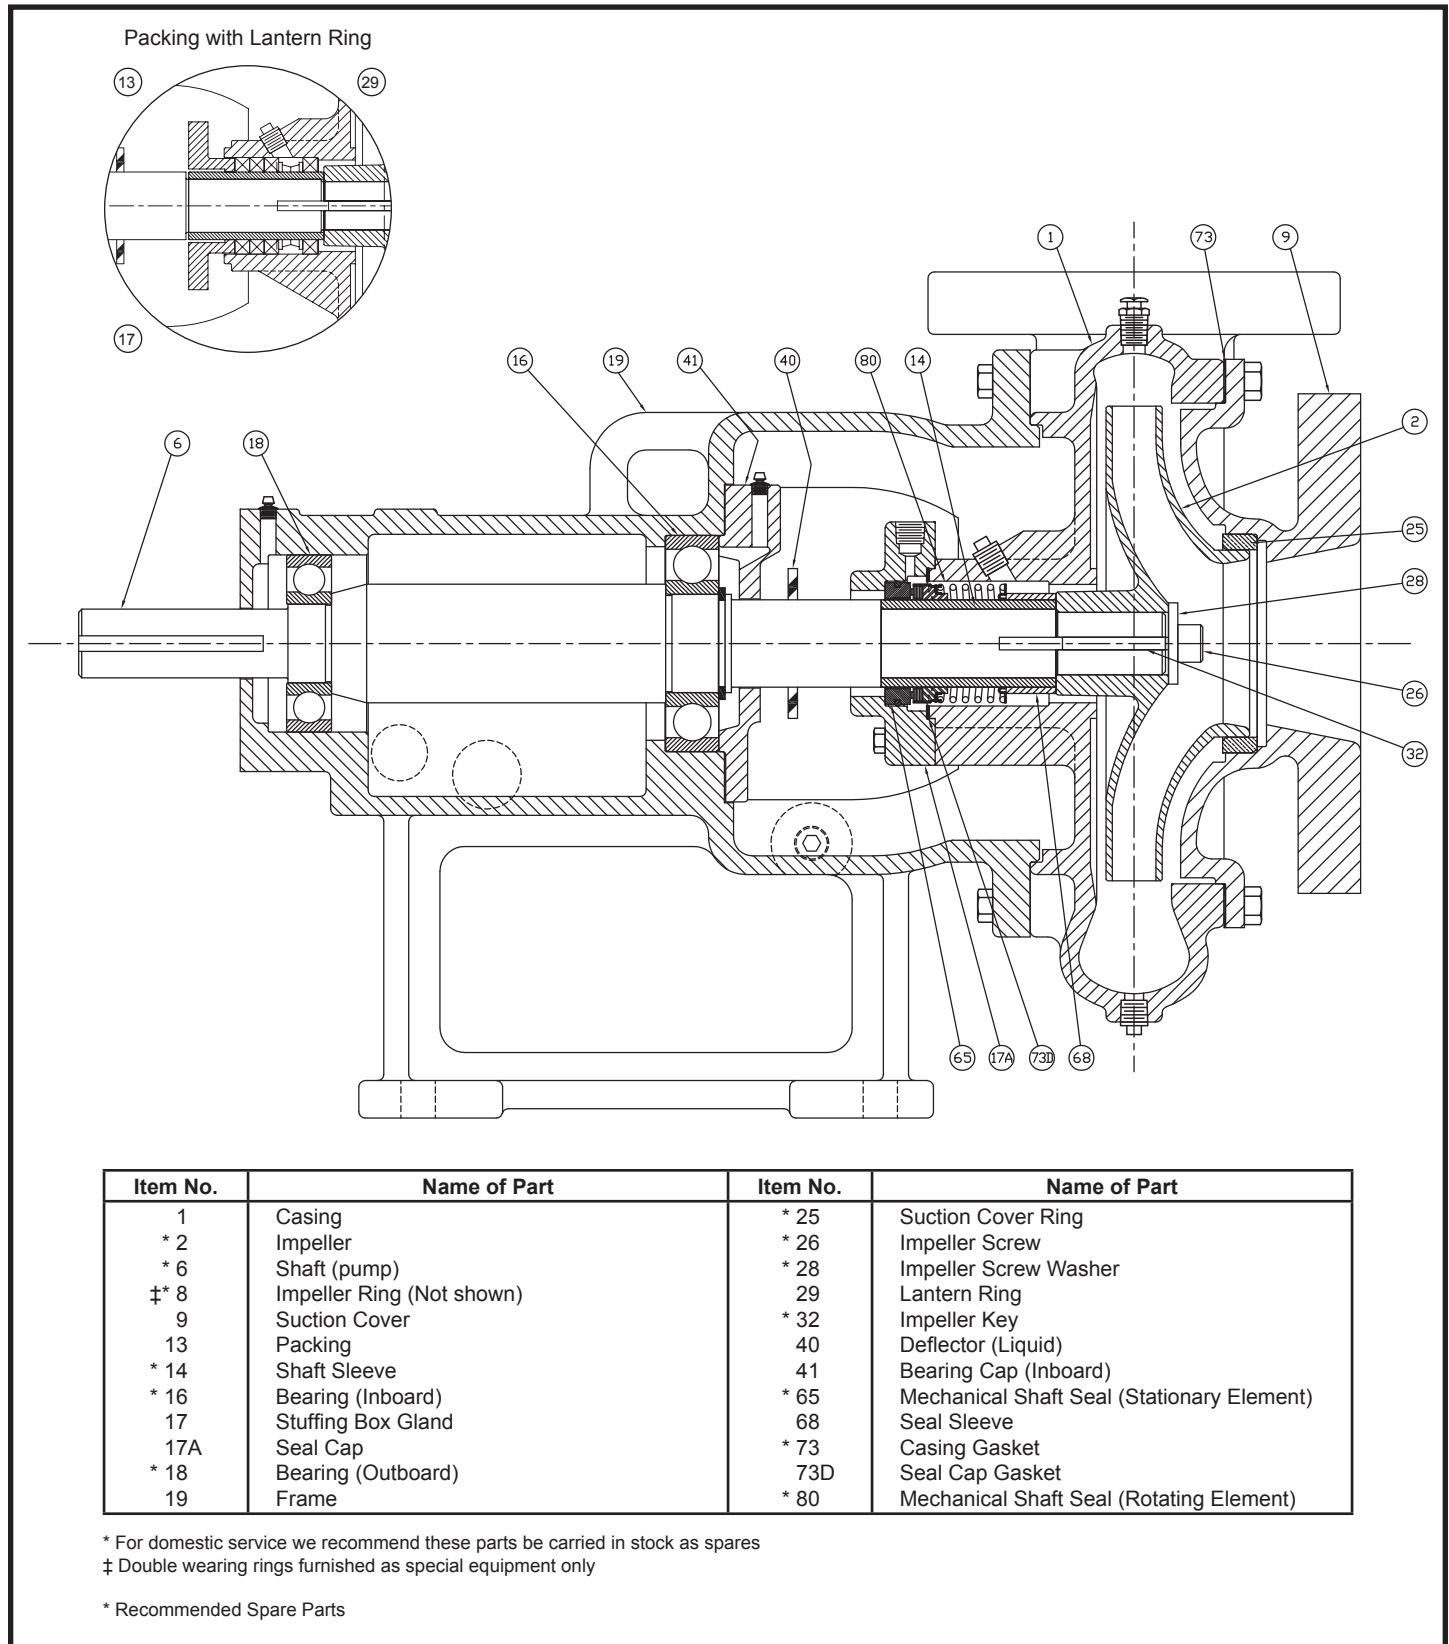

Pump Assembly

Types G, K, KH, Horizontal Frame Mounted
Bulletin 500

WEINMAN®

www.cranepumps.com

Frame Mounted End Suction, Flanged Connection

SECTION 500
PAGE 6
DATE 10/12

CRANE
A Crane Co. Company

PUMPS & SYSTEMS