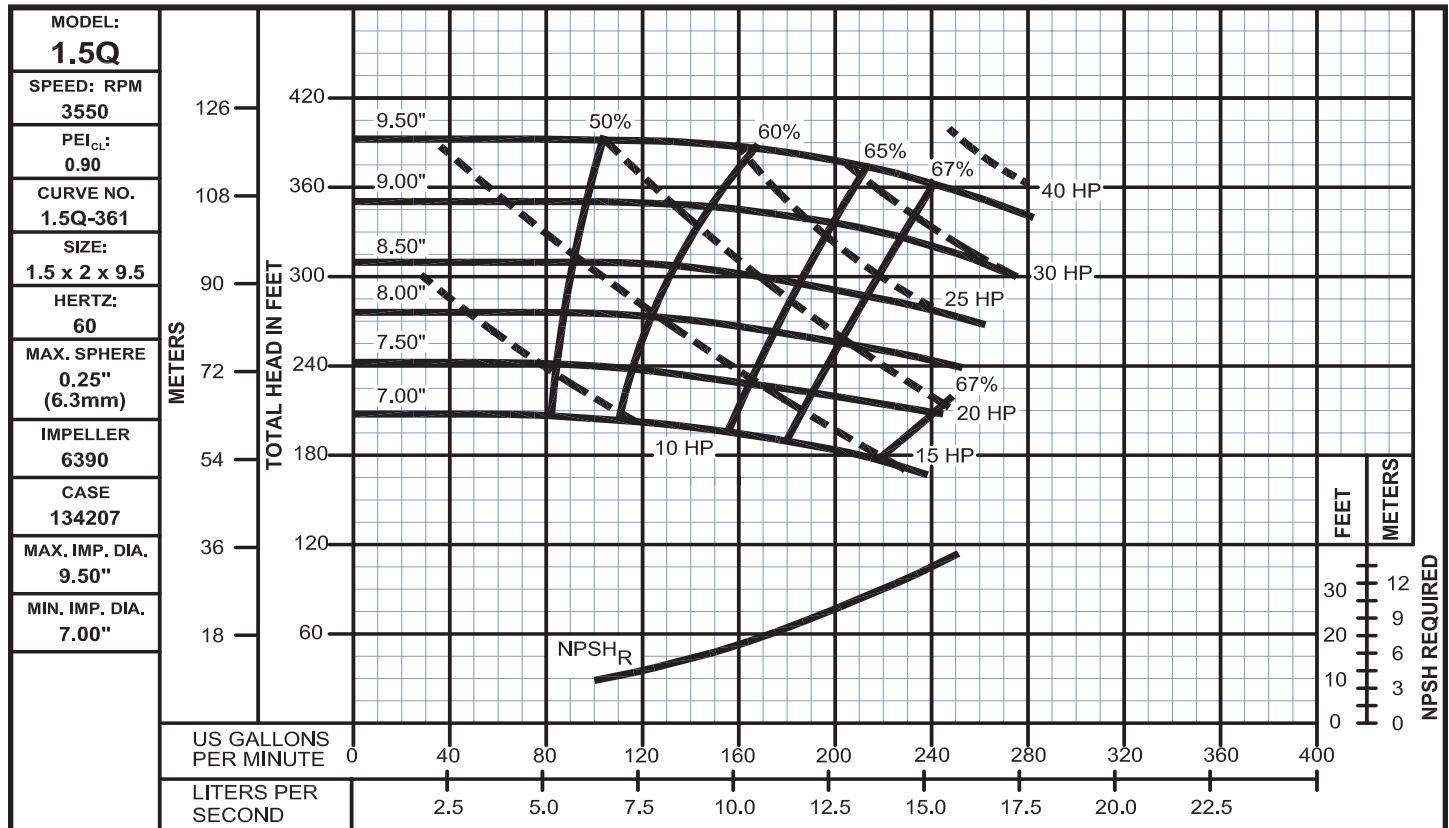

Performance Curves

Model 1.5Q

WEINMAN®

www.cranepumps.com

End Suction Back Pull-Out

SECTION 575
PAGE 116
DATE 12/17

CRANE
A Crane Co. Company

PUMPS & SYSTEMS

USA: (937) 778-8947 • Canada: (905) 457-6223 • International: (937) 615-3598

End Suction Back Pull-Out