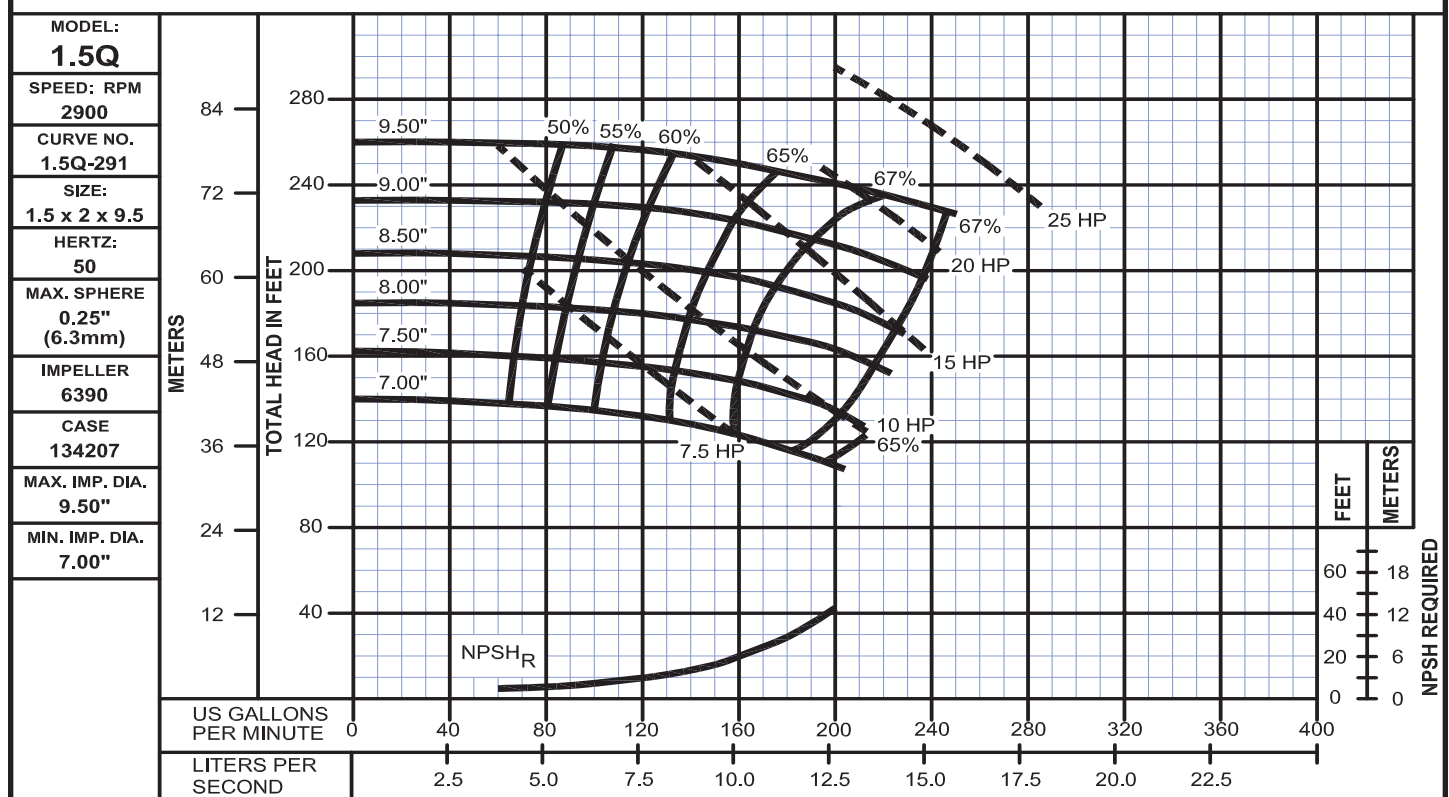

Performance Curves

Model 1.5Q

WEINMAN®

www.cranepumps.com

End Suction Back Pull-Out

SECTION 575
PAGE 116
DATE 12/17

CRANE
A Crane Co. Company

PUMPS & SYSTEMS

USA: (937) 778-8947 • Canada: (905) 457-6223 • International: (937) 615-3598

End Suction Back Pull-Out