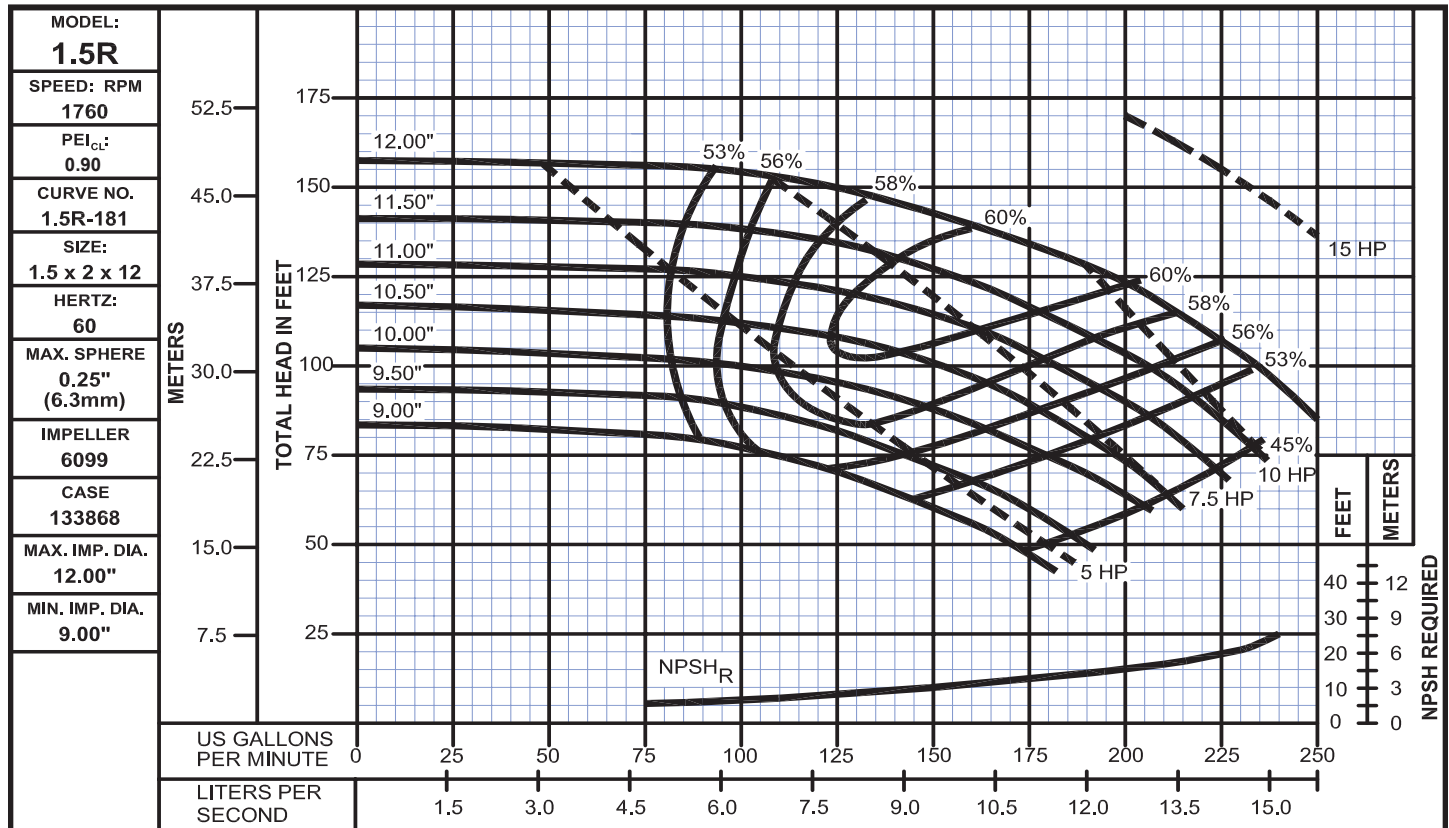

Performance Curves

Model 1.5R

WEINMAN®

www.cranepumps.com

End Suction Back Pull-Out

SECTION 575
PAGE 118
DATE 12/17

CRANE
A Crane Co. Company

PUMPS & SYSTEMS

USA: (937) 778-8947 • Canada: (905) 457-6223 • International: (937) 615-3598

End Suction Back Pull-Out