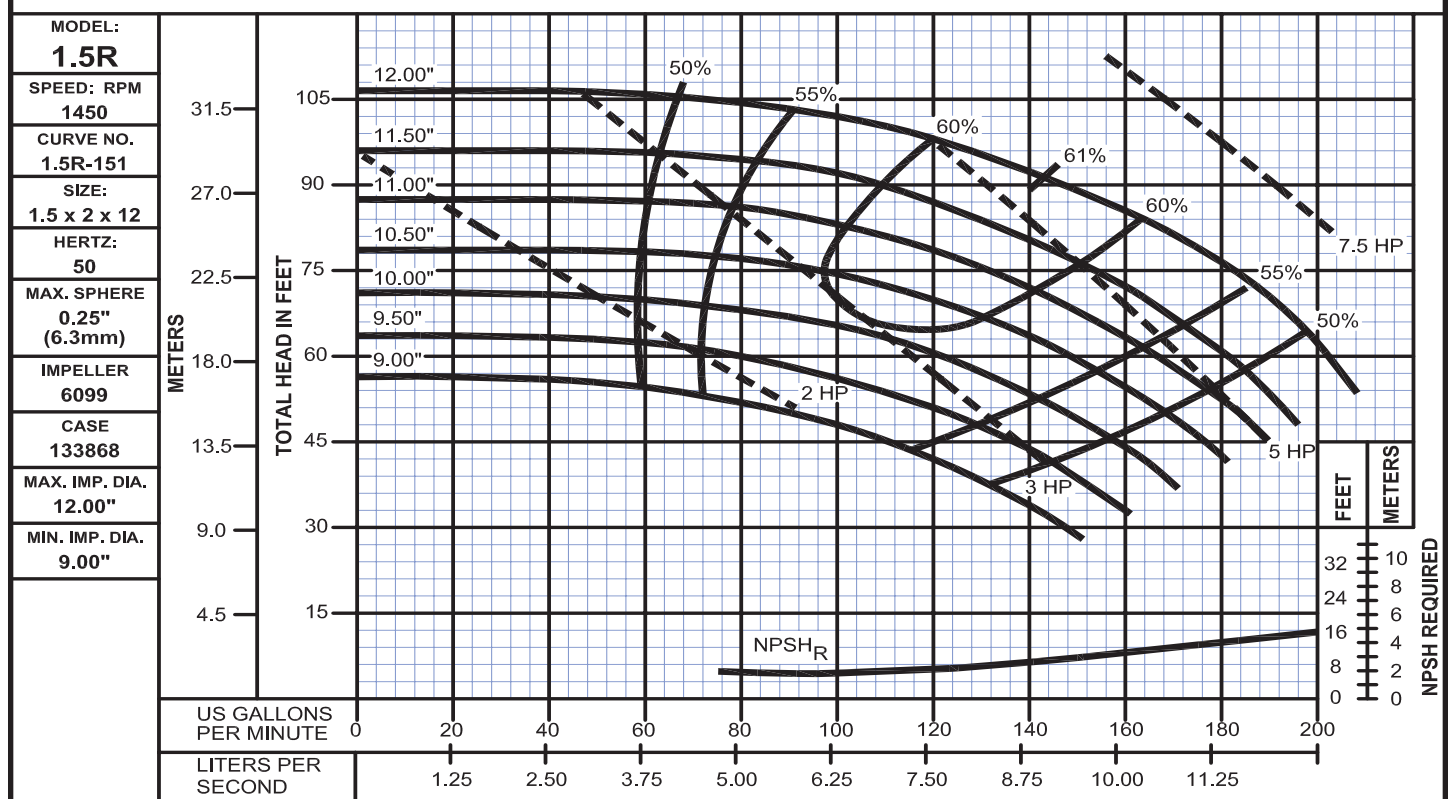

Performance Curves

Model 1.5R

WEINMAN®

www.cranepumps.com

End Suction Back Pull-Out

SECTION 575
PAGE 118
DATE 12/17

CRANE
A Crane Co. Company

PUMPS & SYSTEMS

USA: (937) 778-8947 • Canada: (905) 457-6223 • International: (937) 615-3598

End Suction Back Pull-Out