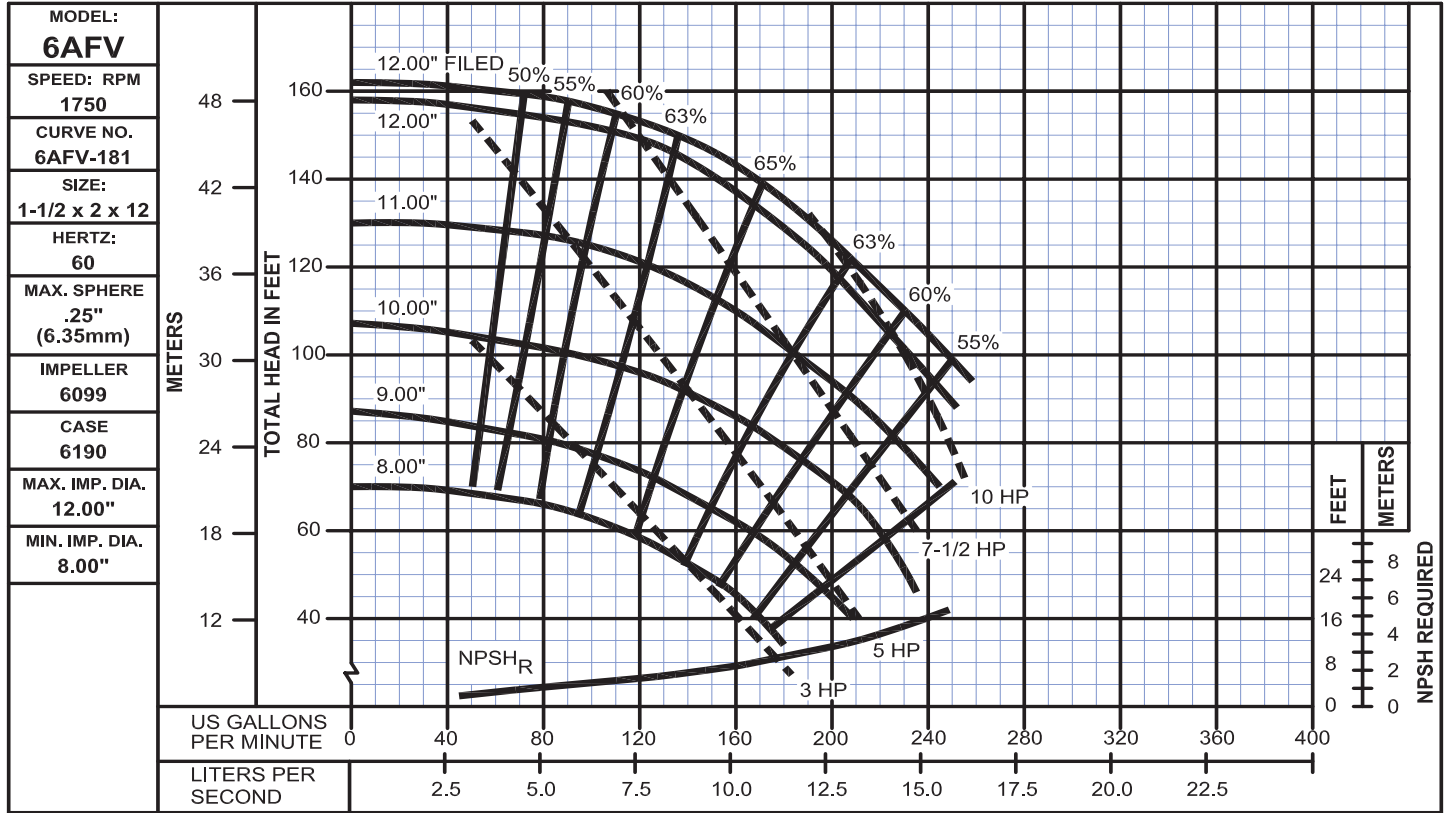

Performance Curves

6AFV
Bulletin 910

WEINMAN®

www.cranepumps.com

Fabricated Steel Condensate Return Units

SECTION 910
PAGE 14
DATE 2/10

CRANE
A Crane Co. Company

PUMPS & SYSTEMS